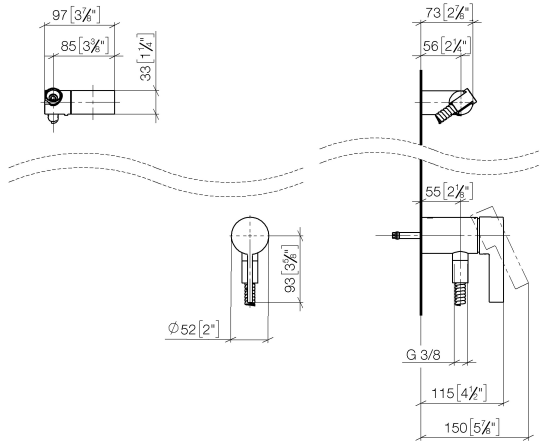

**Concealed single-lever mixer with integrated shower connection with hand shower set without hand shower - Chrome**

IMO

36 002 970

- metal shower hose 1750mm with integrated anti-twist protection
- This article does not include a hand shower!**  
**Intrinsic protection against back flow.**

**Required miscellaneous**

**Concealed wall mounting -** 35 050 970 90  
 •max. recess depth 105 mm  
 •min. recess depth 80 mm

**Required miscellaneous**

**Hand shower FlowReduce - Chrome** 28 012 979-00 0010

**Concealed single-lever mixer with integrated shower connection with hand shower set without hand shower - Chrome**

IMO

36 002 970  
mm [inches]

**Certificates**

Belgaqua\_21-025- WRAS\_2011027. LGA\_29928.  
27\_1.

36 002 970

Spare parts list

No.	Item Number	Name	Quantity used	Delivery time
1	28 060 970-00	Wall bracket swivel - Chrome	1	10
2	28 322 970-00	Metal shower hose 1/2" x 3/8" x 1750 mm - Chrome	1	2
3	36 050 970-00	Concealed single-lever mixer with integrated shower connection - Chrome	1	10