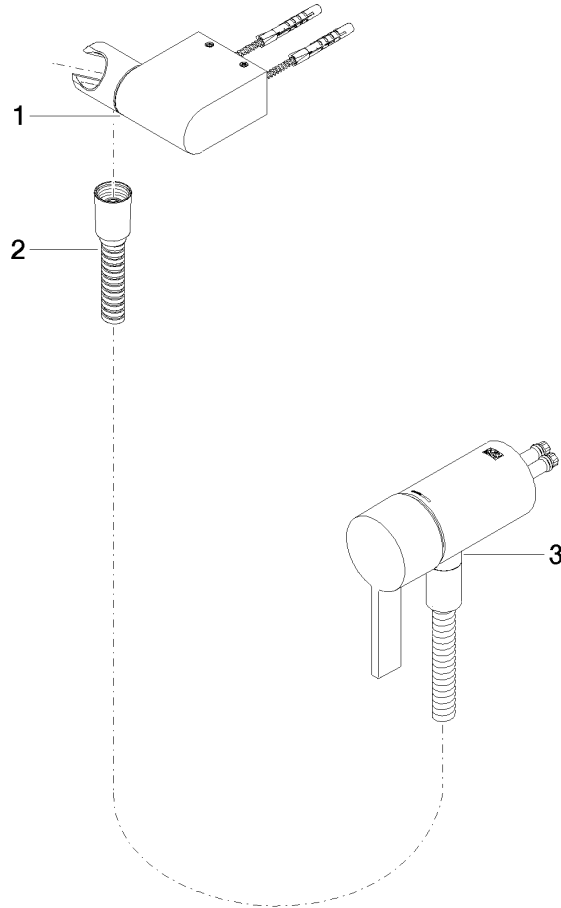

SERIES-VARIOUS Hand shower FlowReduce - Platinum

28 025 979-08 0010

Concealed single-lever mixer with integrated shower connection with hand shower set without hand shower - Platinum

IMO

36 002 970
mm [inches]

Belgaqua_21-025-2 WRAS_2011

LGA_29

Concealed single-lever mixer with integrated shower connection with hand shower set without hand shower - Platinum

36 002 970

Product version from 10/1/2023

Concealed single-lever mixer with integrated shower connection with hand shower set without hand shower - Platinum