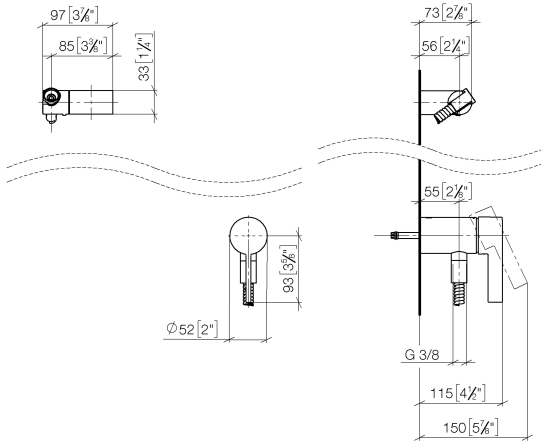

Concealed single-lever mixer with integrated shower connection with hand shower set without hand shower - Platinum

IMO

36 002 970

- metal shower hose 1750mm with integrated anti-twist protection
- WRAS 2011027

Concealed single-lever mixer with integrated shower connection with hand shower set without hand shower - Platinum

IMO

36 002 970

Required miscellaneous

Concealed wall mounting -
 •max. recess depth 105 mm
 •min. recess depth 80 mm

SERIES-VARIOUS Hand shower FlowReduce - Platinum

28 025 979-08 0010

Concealed single-lever mixer with integrated shower connection with hand shower set without hand shower - Platinum

IMO

36 002 970
mm [inches]