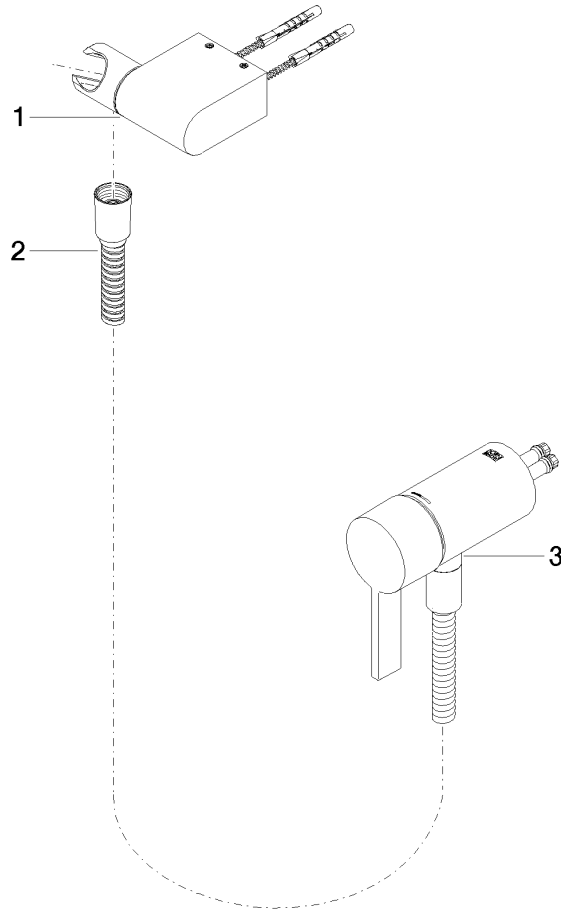

**Concealed single-lever mixer with integrated shower connection with hand shower set without hand shower - Dark Chrome**

IMO

36 002 970

- metal shower hose 1750mm with integrated anti-twist protection
- WRAS 2011027

**Concealed single-lever mixer with integrated shower connection with hand shower set without hand shower - Dark Chrome**

IMO

36 002 970  
mm [inches]

Concealed single-lever mixer with integrated shower connection with hand shower set without hand shower - Dark Chrome

36 002 970

Parts for other finishes can be found here: [Chrome](#)

Concealed single-lever mixer with integrated shower connection with hand shower set without hand shower - Dark Chrome

---

IMO

36 002 970