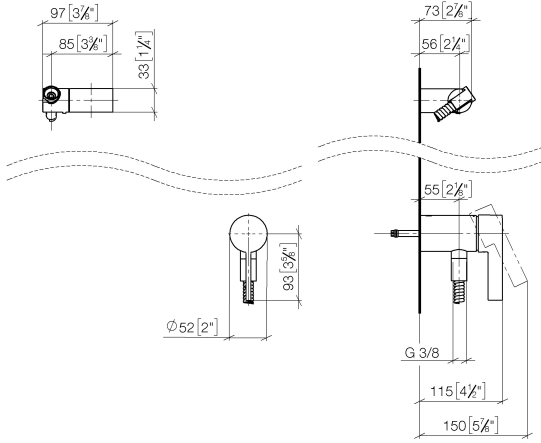

**Concealed single-lever mixer with integrated shower connection with hand shower set without hand shower - Brushed Champagne (22kt Gold)**

IMO

36 002 970

- metal shower hose 1750mm with integrated anti-twist protection
- WRAS 2011027

**Concealed single-lever mixer with integrated shower connection with hand shower set without hand shower - Brushed Champagne (22kt Gold)**

IMO

36 002 970  
mm [inches]

Concealed single-lever mixer with integrated shower connection with hand shower set without hand shower - Brushed Champagne (22kt Gold)

36 002 970

**Product version from 10/1/2023**

Parts for other finishes can be found here: [Chrome](#)

Concealed single-lever mixer with integrated shower connection with hand shower set without hand shower - Brushed Champagne (22kt Gold)

### Spare parts list

Product version from 10/1/2023

No.	Item Number	Name	Quantity used	Delivery time
	28 060 970-46	Wall bracket swivel - Brushed Champagne (22kt Gold)	3	30