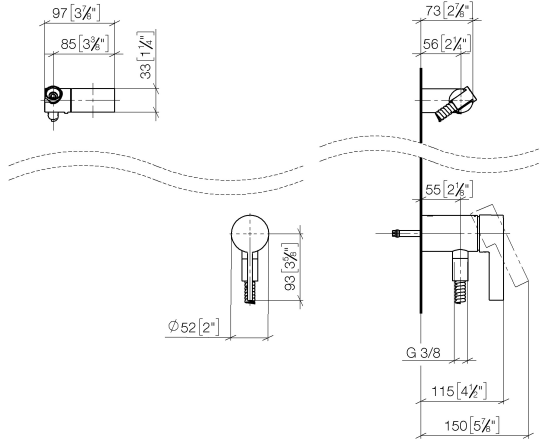

## Concealed single-lever mixer with integrated shower connection with hand shower set without hand shower - Champagne (22kt Gold)

---

IMO

36 002 970 Product version from 10/1/2023

- metal shower hose 1750mm with integrated anti-twist protection
- WRAS

This article does not include a hand shower!

Intrinsic protection against back flow.

Fits: IMO, LULU, MADISON, MEM, TARA,  
CL.1, LISSÉ, VAIA, META, CYO

**Concealed single-lever mixer with integrated shower connection with hand shower set without hand shower - Champagne (22kt Gold)**

IMO

36 002 970 Product version from 10/1/2023  
mm [inches]

### Spare parts list

No.	Item Number	Name	Quantity used	Delivery time
1	28 060 970-47	Wall bracket swivel - Champagne (22kt Gold)	1	30
2	28 322 970-47	Metal shower hose 1/2" x 3/8" x 1750 mm - Champagne (22kt Gold)	1	30
3	36 050 970-47	Concealed single-lever mixer with integrated shower connection - Champagne (22kt Gold)	1	30