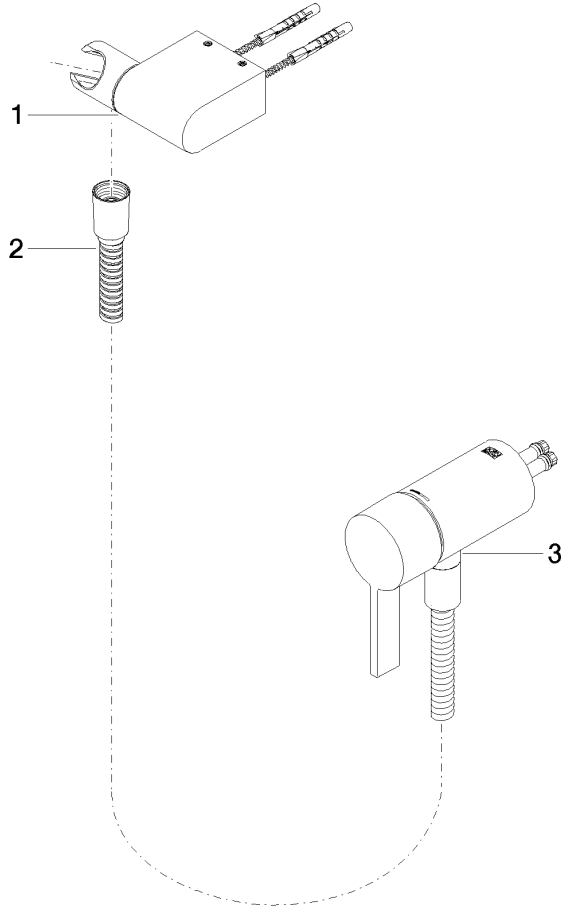

## Concealed single-lever mixer with integrated shower connection with hand shower set without hand shower - Champagne (22kt Gold)

---

IMO

36 002 970 Product version from 10/1/2023

- metal shower hose 1750mm with integrated anti-twist protection
- WRAS

This article does not include a hand shower!

Intrinsic protection against back flow.

Fits: IMO, LULU, MADISON, MEM, TARA,  
CL.1, LISSÉ, VAIA, META, CYO

**Concealed single-lever mixer with integrated shower connection with hand shower set without hand shower - Champagne (22kt Gold)**

IMO

36 002 970 Product version from 10/1/2023  
mm [inches]

### Spare parts list

No.	Item Number	Name	Quantity used	Delivery time
1	28 060 970-47	Wall bracket swivel - Champagne (22kt Gold)	1	30
2	28 322 970-47	Metal shower hose 1/2" x 3/8" x 1750 mm - Champagne (22kt Gold)	1	30
3	36 050 970-47	Concealed single-lever mixer with integrated shower connection - Champagne (22kt Gold)	1	30