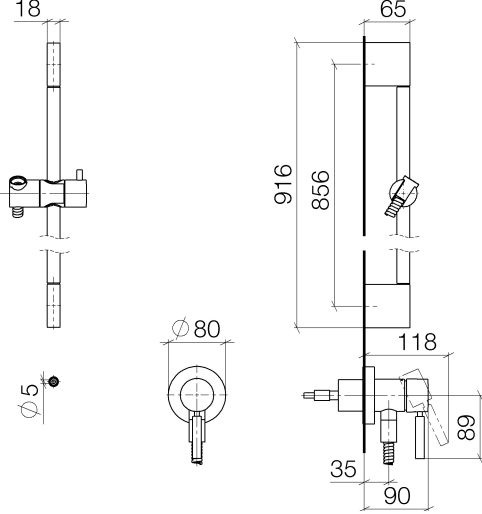

**Concealed single-lever mixer with integrated shower connection with shower set without hand shower - Chrome**

TARA

36 013 660

Fits: TARA, META

- cover plate Ø 78 mm
- metal shower hose 1750mm with integrated anti-twist protection
- slide bar

**Required miscellaneous**

	<b>Concealed wall mounting -</b> •max. recess depth 103 mm •min. recess depth 78 mm	35 003 970 90
--	---	---------------

**Required miscellaneous**

	<b>Hand shower FlowReduce - Chrome</b>	28 012 979-00 0010
--	--	--------------------

Concealed single-lever mixer with integrated shower connection with shower set without hand shower - Chrome

TARA

36 013 660

Certificates

Belgaqua\_21-025- WRAS\_2011027. LGA\_29569.  
27\_1.

36 013 660

Spare parts list

No.	Item Number	Name	Quantity used	Delivery time
1	05 17 20 726 02 90	fixing set	1	2
2	09 31 11 049 90	pin	2	2
3	04 31 11 113 00 90	pin	2	2
4	08 17 97 054-00	holder	2	10
5	90 28 22 597 00-00	holder	1	10
6	28 322 970-00	Metal shower hose 1/2" x 3/8" x 1750 mm - Chrome	1	2
7	12 580 970-00	Slide unit - Chrome	1	10
8	90 14 20 026 00 90	seal	1	2
9	36 045 660-00	Concealed single-lever mixer with cover plate with integrated shower connection - Chrome	1	10