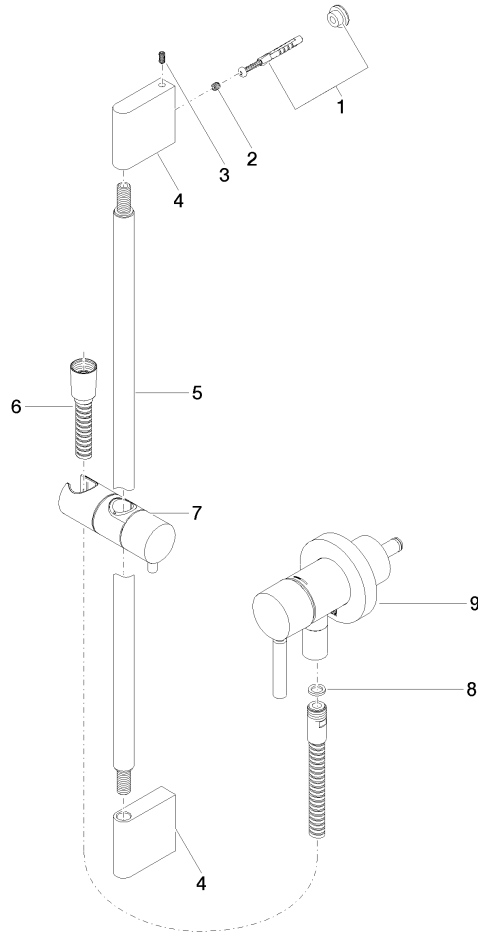

Concealed single-lever mixer with integrated shower connection with shower set without hand shower - Brushed Platinum

TARA

36 013 660

Fits: TARA, META

- cover plate Ø 78 mm
- metal shower hose 1750mm with integrated anti-twist protection
- slide bar
- WRAS 2011027

TARA

**Codes & Standards**

DIN 4109	EN 1717	ISO 3822	Scottish Water Byelaws
UK Water Supply Regulations	Ü-Zeichen		

**Certificates**

Belgaqua_21-025-2 LGA_29	WRAS_2011
--------------------------	-----------

Concealed single-lever mixer with integrated shower connection with shower set without hand shower - Brushed Platinum

TARA

36 013 660

Product version from 10/1/2023

Concealed single-lever mixer with integrated shower connection with shower set without hand shower - Brushed Platinum

TARA

36 013 660

**Spare parts list**

**Product version from 10/1/2023**

No.	Item Number	Name	Quantity used	Delivery time
	05 17 20 726 02 90	fixing set	12	2