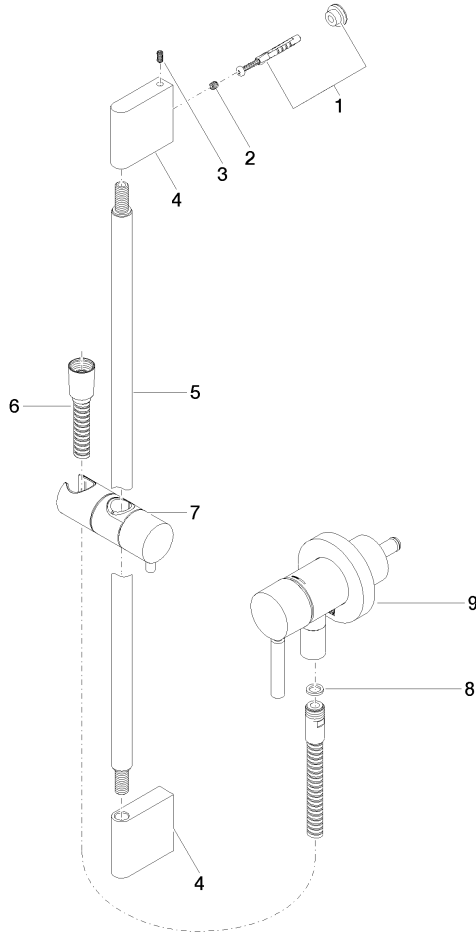

Concealed single-lever mixer with integrated shower connection with shower set without hand shower - Dark Chrome

TARA

36 013 660

Fits: TARA, META

- cover plate Ø 78 mm
- metal shower hose 1750mm with integrated anti-twist protection
- slide bar
- WRAS 2011027

Concealed single-lever mixer with integrated shower connection with shower set without hand shower - Dark Chrome

TARA

Concealed single-lever mixer with integrated shower connection with shower set without hand shower - Dark Chrome

TARA

36 013 660

Parts for other finishes can be found here: [Chrome](#)

Concealed single-lever mixer with integrated shower connection with shower set without hand shower - Dark Chrome

TARA

36 013 660

Spare parts list