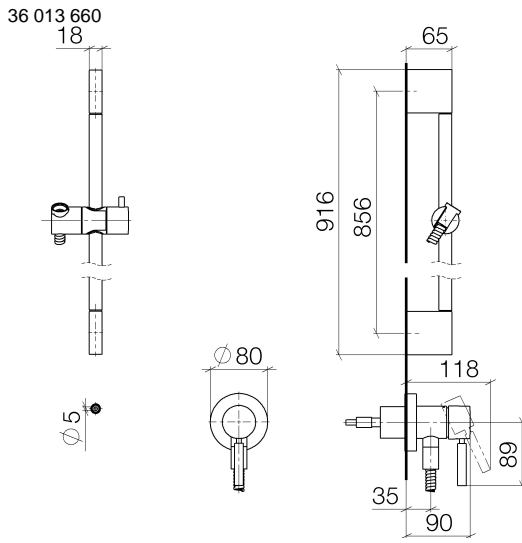

Concealed single-lever mixer with integrated shower connection with shower set without hand shower - Dark Chrome

TARA

36 013 660

Fits: TARA, META

- cover plate Ø 78 mm
- metal shower hose 1750mm with integrated anti-twist protection
- slide bar
- WRAS 2011027

This article does not include a hand shower!

Intrinsic protection against back flow.

Article cannot be extended, please check the depth of the installation location!

	Dark Chrome	36 013 660-19
	Chrome	36 013 660-00
	Brushed Platinum	36 013 660-06
	Platinum	36 013 660-08
	Brushed Light Gold	36 013 660-27
	Brushed Durabronze (23kt Gold)	36 013 660-28
	Matte Black	36 013 660-33
	Brushed Champagne (22kt Gold)	36 013 660-46
	Champagne (22kt Gold)	36 013 660-47
	Brushed Chrome	36 013 660-93
	Brushed Dark Platinum	36 013 660-99

Concealed single-lever mixer with integrated shower connection with shower set without hand shower - Dark Chrome

TARA

Concealed single-lever mixer with integrated shower connection with shower set without hand shower - Dark Chrome

TARA

36 013 660

Parts for other finishes can be found here: [Chrome](#)

Concealed single-lever mixer with integrated shower connection with shower set without hand shower - Dark Chrome

TARA

36 013 660

Spare parts list