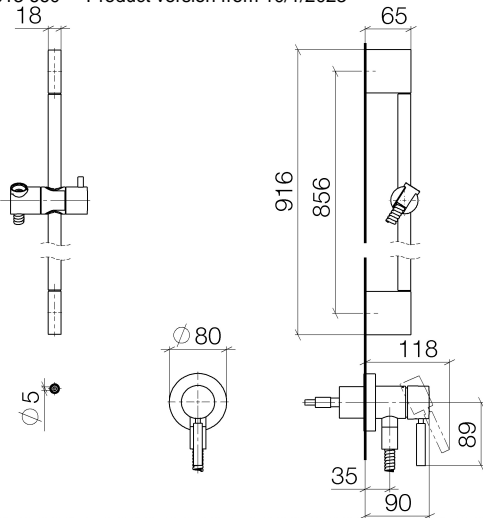

Concealed single-lever mixer with integrated shower connection with shower set without hand shower - Brushed Bronze

TARA

36 013 660 Product version from 10/1/2023

Fits: TARA, META

- cover plate Ø 78 mm
- metal shower hose 1750mm with integrated anti-twist protection
- slide bar
- WRAS

This article does not include a hand shower!

Intrinsic protection against back flow.

Article cannot be extended, please check the depth of the installation location!

Concealed single-lever mixer with integrated shower connection with shower set without hand shower - Brushed Bronze

TARA

36 013 660 Product version from 10/1/2023

Spare parts list

| No. | Item Number | Name | Quantity used | Delivery time |
|-----|--------------------|--|---------------|---------------|
| 1 | 05 17 20 726 02 90 | fixing set | 1 | 2 |
| 2 | 09 31 11 049 90 | pin | 2 | 2 |
| 3 | 04 31 11 113 00 90 | pin | 2 | 2 |
| 4 | 08 17 97 054-42 | holder | 2 | 60 |
| 5 | 90 28 22 597 00-42 | holder | 1 | 30 |
| 6 | 28 322 970-42 | Metal shower hose 1/2" x 3/8" x 1750 mm - Brushed Bronze | 1 | 30 |
| 7 | 12 580 970-42 | Slide unit - Brushed Bronze | 1 | 30 |
| 8 | 90 14 20 026 00 90 | seal | 1 | 2 |
| 9 | 36 045 660-42 | Concealed single-lever mixer with cover plate with integrated shower connection - Brushed Bronze | 1 | - |