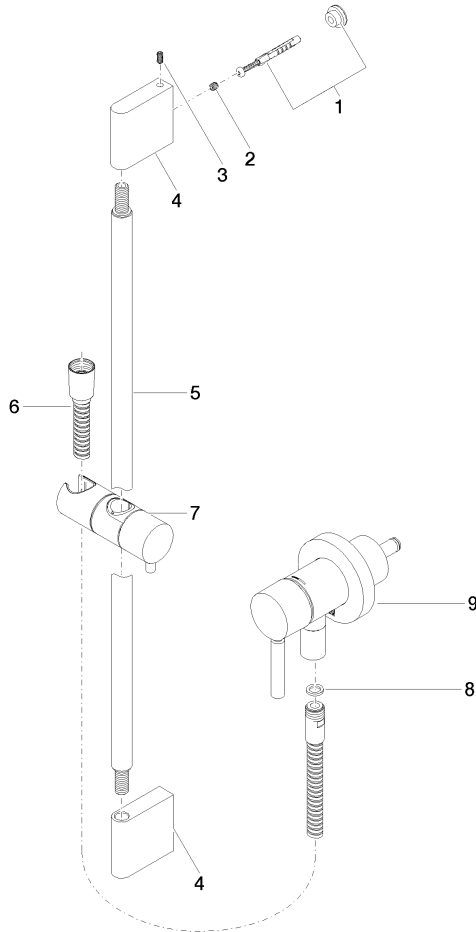

Concealed single-lever mixer with integrated shower connection with shower set without hand shower - Brushed Dark Platinum

TARA

36 013 660

Fits: TARA, META

- cover plate Ø 78 mm
- metal shower hose 1750mm with integrated anti-twist protection
- slide bar
- WRAS 2011027

TARA

Codes & Standards

DIN 4109	EN 1717	ISO 3822	Scottish Water Byelaws
UK Water Supply Regulations	Ü-Zeichen		

Certificates

Belgaqua_21-025-2 LGA_29	WRAS_2011
--------------------------	-----------

Concealed single-lever mixer with integrated shower connection with shower set without hand shower - Brushed Dark Platinum

TARA

36 013 660

Product version from 10/1/2023

Concealed single-lever mixer with integrated shower connection with shower set without hand shower - Brushed Dark Platinum

TARA

36 013 660

Spare parts list

Product version from 10/1/2023

No.	Item Number	Name	Quantity used	Delivery time
	05 17 20 726 02 90	fixing set	12	2