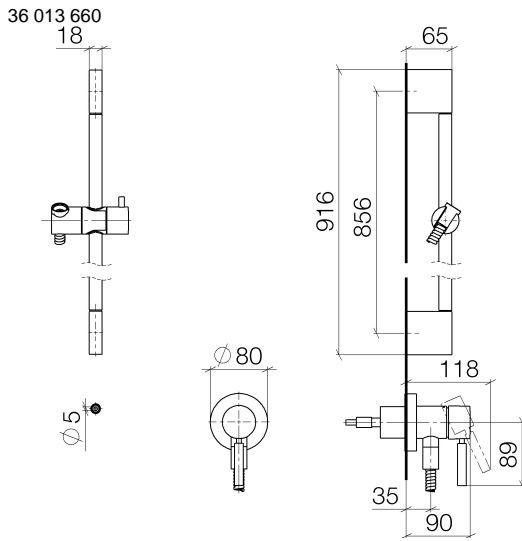

Concealed single-lever mixer with integrated shower connection with shower set without hand shower - Brushed Dark Platinum

TARA

Codes & Standards

DIN 4109	EN 1717	ISO 3822	Scottish Water Byelaws
UK Water Supply Regulations	Ü-Zeichen		

Certificates

Belgaqua_21-025-2 LGA_29	WRAS_2011