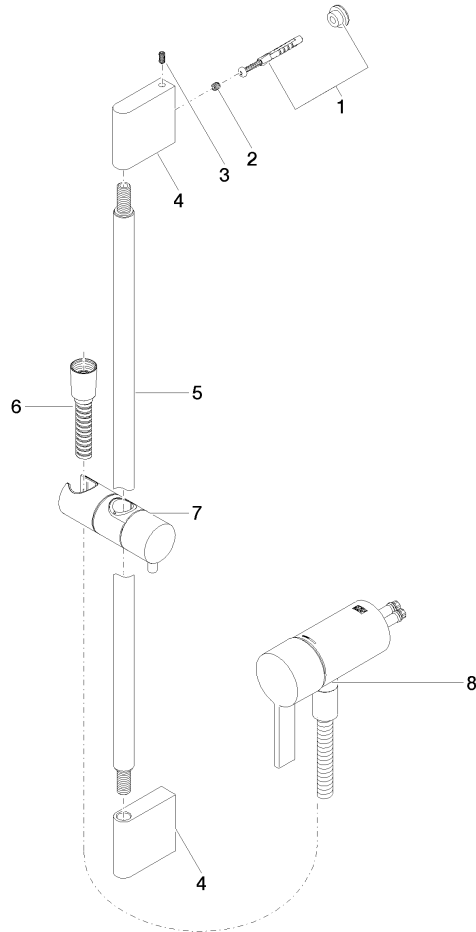

Concealed single-lever mixer with integrated shower connection with shower set without hand shower - Chrome

IMO

36 110 970

- metal shower hose 1750mm with integrated anti-twist protection
- slide bar
- Pipe diameter 18 mm
- WRAS 2011027

Concealed single-lever mixer with integrated shower connection with shower set without hand shower - Chrome

IMO

36 110 970

Required miscellaneous

Concealed wall mounting -
 ●max. recess depth 105 mm
 ●min. recess depth 80 mm

SERIES-VARIOUS Hand shower - Chrome

28 025 979-00
0010

Concealed single-lever mixer with integrated shower connection with shower set without hand shower - Chrome

36 110 970
mm [inches]

Codes & Standards

DIN 4109	EN 1717	ISO 3822	Scottish Water Byelaws
UK Water Supply Regulations	Ü-Zeichen		

Certificates

Belgaqua_21-025-2 WRAS_2011 LGA_29

Concealed single-lever mixer with integrated shower connection with shower set without hand shower - Chrome

IMO

36 110 970

Product version from 10/1/2023

Concealed single-lever mixer with integrated shower connection with shower set without hand shower - Chrome