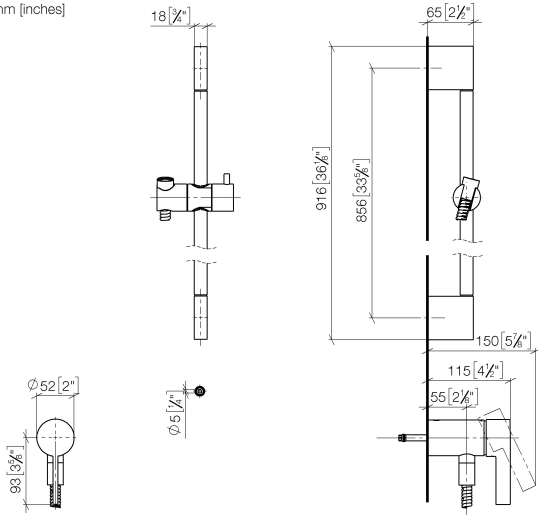

Concealed single-lever mixer with integrated shower connection with shower set without hand shower - Chrome

IMO

36 110 970

- metal shower hose 1750mm with integrated anti-twist protection
- slide bar
- Pipe diameter 18 mm
- WRAS 2011027

Concealed single-lever mixer with integrated shower connection with shower set without hand shower - Chrome

IMO

36 110 970

Required miscellaneous

Concealed wall mounting -
 ●max. recess depth 105 mm
 ●min. recess depth 80 mm

SERIES-VARIOUS Hand shower - Chrome

28 025 979-00
0010

Concealed single-lever mixer with integrated shower connection with shower set without hand shower - Chrome

36 110 970
mm [inches]

Codes & Standards

DIN 4109	EN 1717	ISO 3822	Scottish Water Byelaws
UK Water Supply Regulations	Ü-Zeichen		