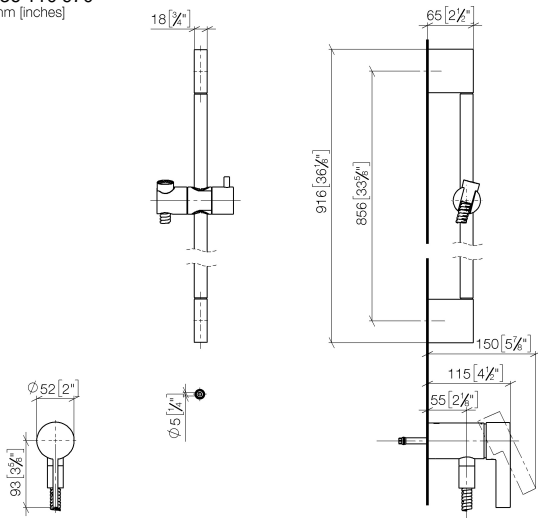

Concealed single-lever mixer with integrated shower connection with shower set without hand shower - Brushed Light Gold

IMO

36 110 970

- metal shower hose 1750mm with integrated anti-twist protection
- slide bar
- Pipe diameter 18 mm
- WRAS 2011027

Required miscellaneous

- Concealed wall mounting -**
- min. recess depth 80 mm
 - max. recess depth 105 mm

35 050 970 90

Required miscellaneous

- Hand shower FlowReduce -
Brushed Light Gold**

28 018 979-27
0010

Concealed single-lever mixer with integrated shower connection with shower set without hand shower - Brushed Light Gold

IMO

36 110 970
mm [inches]

Concealed single-lever mixer with integrated shower connection with shower set without hand shower - Brushed Light Gold

IMO

36 110 970

Product version from 10/1/2023

Concealed single-lever mixer with integrated shower connection with shower set without hand shower - Brushed Light Gold

IMO

36 110 970

Spare parts list

Product version from 10/1/2023