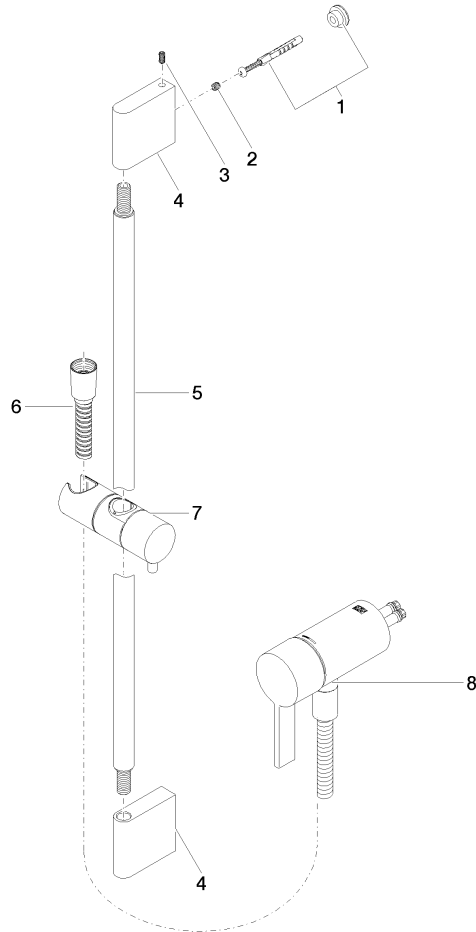

Concealed single-lever mixer with integrated shower connection with shower set without hand shower - Brushed Light Gold

IMO

36 110 970

- metal shower hose 1750mm with integrated anti-twist protection
- slide bar
- Pipe diameter 18 mm
- WRAS 2011027

Required miscellaneous

- Concealed wall mounting -**
- min. recess depth 80 mm
 - max. recess depth 105 mm

35 050 970 90

Required miscellaneous

- Hand shower FlowReduce -
Brushed Light Gold**

28 018 979-27
0010

Concealed single-lever mixer with integrated shower connection with shower set without hand shower - Brushed Light Gold

IMO

36 110 970
mm [inches]

Concealed single-lever mixer with integrated shower connection with shower set without hand shower - Brushed Light Gold

IMO

36 110 970

Product version from 10/1/2023

Concealed single-lever mixer with integrated shower connection with shower set without hand shower - Brushed Light Gold

IMO

36 110 970

Spare parts list

Product version from 10/1/2023