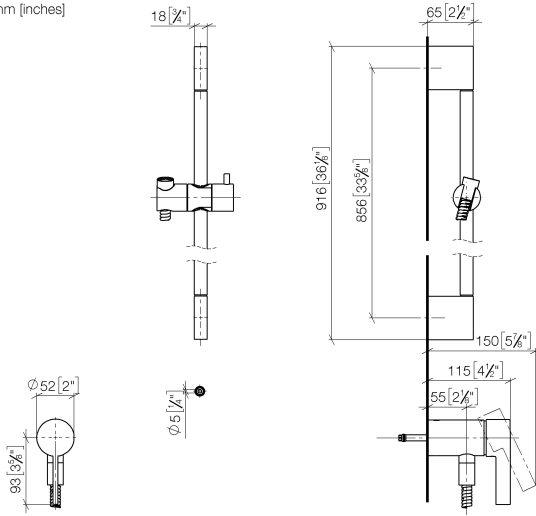

Concealed single-lever mixer with integrated shower connection with shower set without hand shower - Brushed Durabrand (23kt Gold)

IMO

36 110 970

- metal shower hose 1750mm with integrated anti-twist protection
- slide bar
- Pipe diameter 18 mm
- WRAS 2011027

Concealed single-lever mixer with integrated shower connection with shower set without hand shower - Brushed Durabron (23kt Gold)

36 110 970

Required miscellaneous

Concealed wall mounting - 35 050 970 90
 •max. recess depth 105 mm
 •min. recess depth 80 mm

Concealed single-lever mixer with integrated shower connection with shower set without hand shower - Brushed Durabronz (23kt Gold)

IMO

36 110 970
mm [inches]

Codes & Standards

DIN 4109	EN 1717	ISO 3822	Scottish Water Byelaws
UK Water Supply Regulations	Ü-Zeichen		