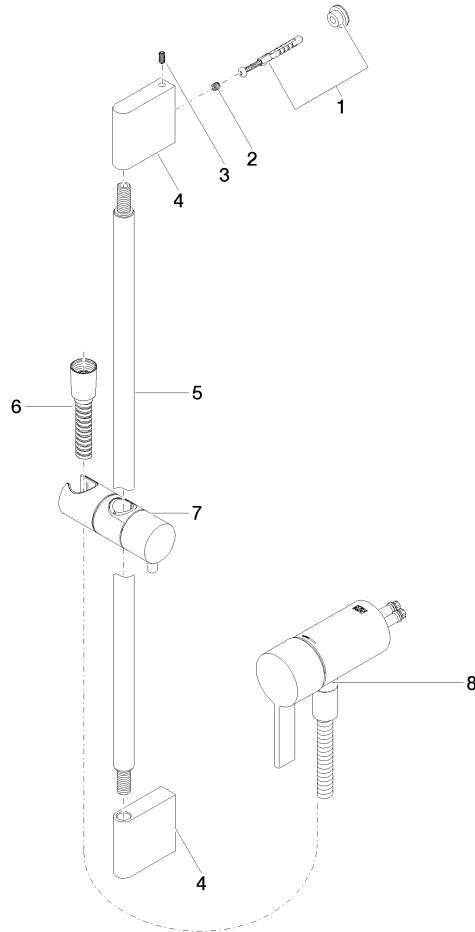

Concealed single-lever mixer with integrated shower connection with shower set without hand shower - Brushed Durabron (23kt Gold)

36 110 970

Required miscellaneous

Concealed wall mounting - 35 050 970 90
 •max. recess depth 105 mm
 •min. recess depth 80 mm

Concealed single-lever mixer with integrated shower connection with shower set without hand shower - Brushed Durabronz (23kt Gold)

IMO

36 110 970
mm [inches]

Codes & Standards

DIN 4109	EN 1717	ISO 3822	Scottish Water Byelaws
UK Water Supply Regulations	Ü-Zeichen		

Certificates

Belgaqua_21-025-2 WRAS_2011 LGA_29

Concealed single-lever mixer with integrated shower connection with shower set without hand shower - Brushed Durabronz (23kt Gold)

IMO

36 110 970

Product version from 10/1/2023

Concealed single-lever mixer with integrated shower connection with shower set without hand shower - Brushed Durabronze (23kt Gold)

IMO

36 110 970

Spare parts list

Product version from 10/1/2023

No.	Item Number	Name	Quantity used	Delivery time
	05 17 20 726 02 90	fixing set	11	2