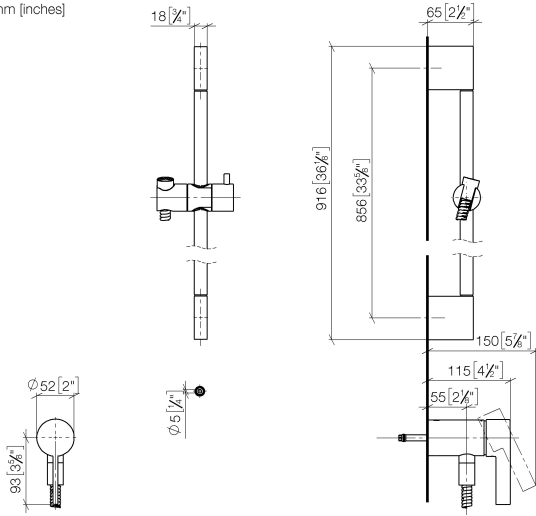

Concealed single-lever mixer with integrated shower connection with shower set without hand shower - Matte Black

IMO

36 110 970

- metal shower hose 1750mm with integrated anti-twist protection
- slide bar
- Pipe diameter 18 mm
- WRAS 2011027

Concealed single-lever mixer with integrated shower connection with shower set without hand shower - Matte Black

IMO

36 110 970

Required miscellaneous

Concealed wall mounting -
 •max. recess depth 105 mm
 •min. recess depth 80 mm

SERIES-VARIOUS Hand shower - Matte Black

28 027 979-33
0010

Concealed single-lever mixer with integrated shower connection with shower set without hand shower - Matte Black

IMO

36 110 970
mm [inches]

Codes & Standards

No.	Item Number	Name	Quantity used	Delivery time
	05 17 20 726 02 90	fixing set	11	2