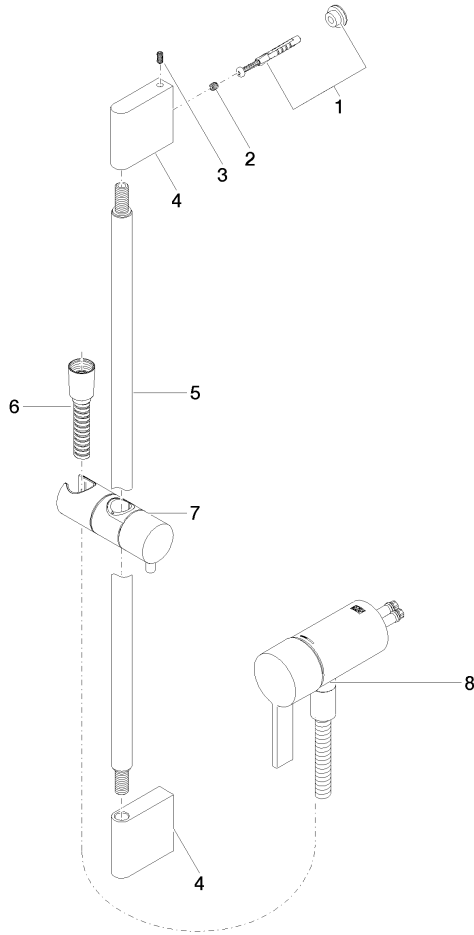

Concealed single-lever mixer with integrated shower connection with shower set without hand shower - Matte Black

IMO

36 110 970

Product version from 10/1/2023