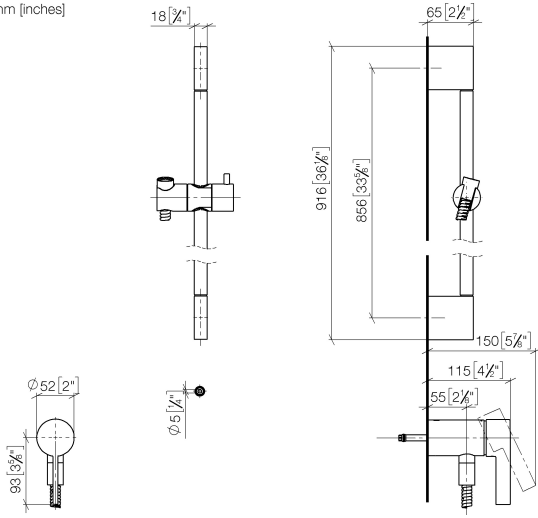

Concealed single-lever mixer with integrated shower connection with shower set without hand shower - Brushed Bronze

IMO

36 110 970

- metal shower hose 1750mm with integrated anti-twist protection
- slide bar
- Pipe diameter 18 mm
- WRAS 2011027

Concealed single-lever mixer with integrated shower connection with shower set without hand shower - Brushed Bronze

IMO

36 110 970
mm [inches]

Concealed single-lever mixer with integrated shower connection with shower set without hand shower - Brushed Bronze

No.	Item Number	Name	Quantity used	Delivery time
	05 17 20 726 02 90	fixing set	11	2