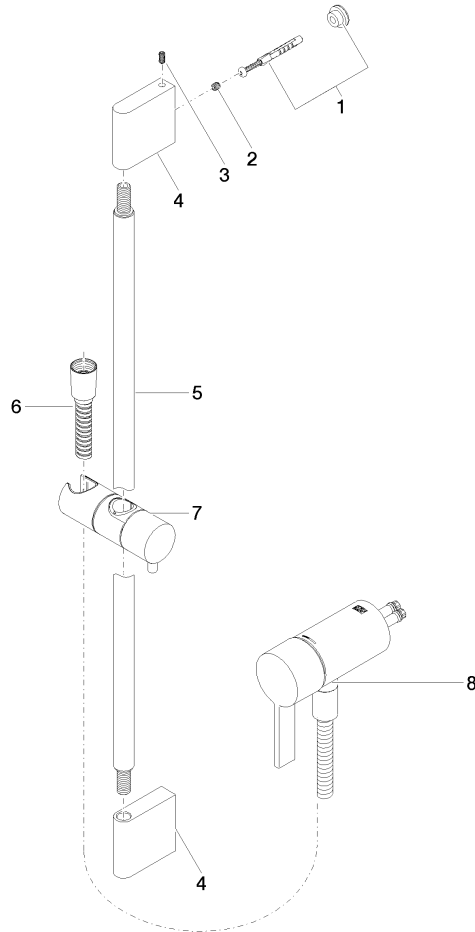

Concealed single-lever mixer with integrated shower connection with shower set without hand shower - Brushed Bronze

IMO

36 110 970

- metal shower hose 1750mm with integrated anti-twist protection
- slide bar
- Pipe diameter 18 mm
- WRAS 2011027

Concealed single-lever mixer with integrated shower connection with shower set without hand shower - Brushed Bronze

IMO

36 110 970
mm [inches]

Concealed single-lever mixer with integrated shower connection with shower set without hand shower - Brushed Bronze

IMO

36 110 970

Product version from 10/1/2023

Concealed single-lever mixer with integrated shower connection with shower set without hand shower - Brushed Bronze

IMO

36 110 970

Spare parts list

Product version from 10/1/2023

No.	Item Number	Name	Quantity used	Delivery time
	05 17 20 726 02 90	fixing set	11	2