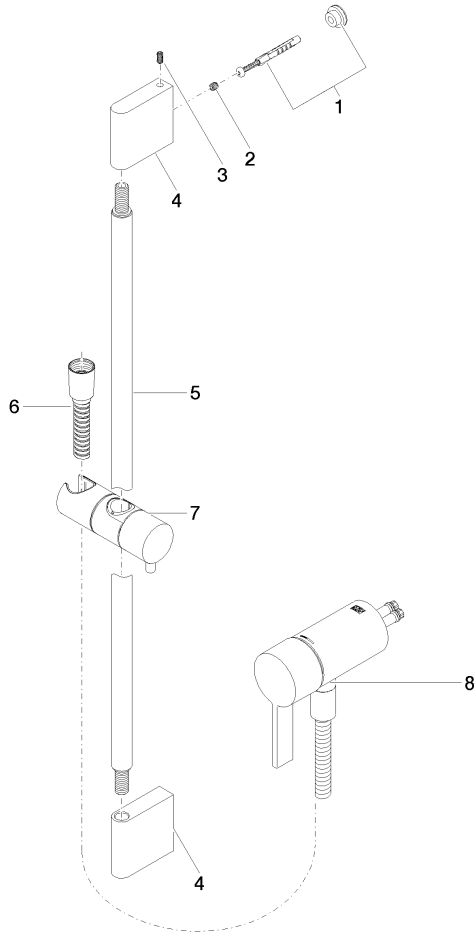

Concealed single-lever mixer with integrated shower connection with shower set without hand shower - Brushed Champagne (22kt Gold)

IMO

36 110 970

- metal shower hose 1750mm with integrated anti-twist protection
- slide bar
- Pipe diameter 18 mm
- WRAS 2011027

Concealed single-lever mixer with integrated shower connection with shower set without hand shower - Brushed Champagne (22kt Gold)

IMO

36 110 970
mm [inches]

Concealed single-lever mixer with integrated shower connection with shower set without hand shower - Brushed Champagne (22kt Gold)

IMO

36 110 970

Product version from 10/1/2023

Parts for other finishes can be found here: [Chrome](#)

Concealed single-lever mixer with integrated shower connection with shower set without hand shower - Brushed Champagne (22kt Gold)