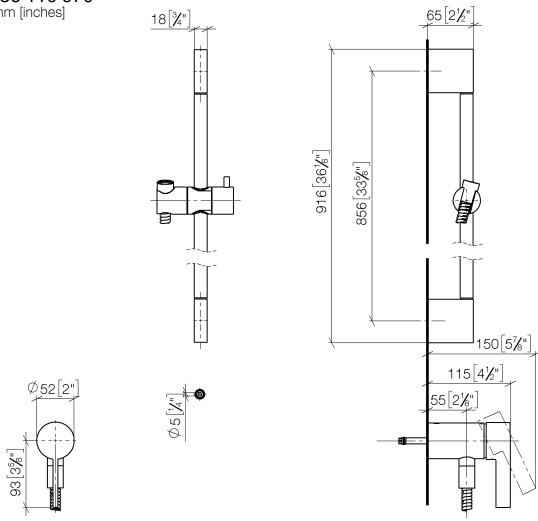

Concealed single-lever mixer with integrated shower connection with shower set without hand shower - Brushed Champagne (22kt Gold)

IMO

36 110 970

- metal shower hose 1750mm with integrated anti-twist protection
- slide bar
- Pipe diameter 18 mm
- WRAS 2011027

Concealed single-lever mixer with integrated shower connection with shower set without hand shower - Brushed Champagne (22kt Gold)

IMO

36 110 970
mm [inches]

Concealed single-lever mixer with integrated shower connection with shower set without hand shower - Brushed Champagne (22kt Gold)

IMO

36 110 970

Product version from 10/1/2023

Parts for other finishes can be found here: [Chrome](#)

Concealed single-lever mixer with integrated shower connection with shower set without hand shower - Brushed Champagne (22kt Gold)