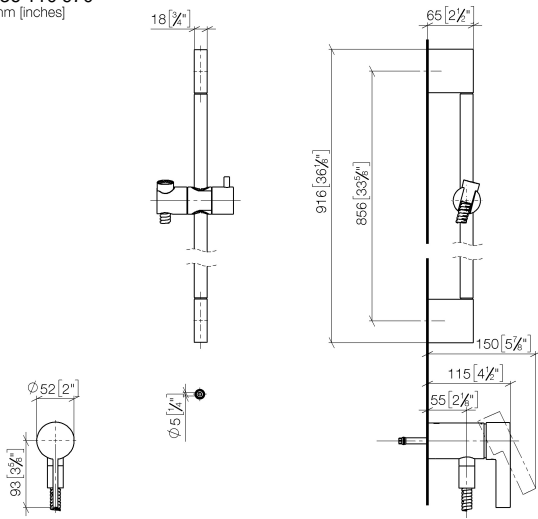

Concealed single-lever mixer with integrated shower connection with shower set without hand shower - Champagne (22kt Gold)

IMO

36 110 970

- metal shower hose 1750mm with integrated anti-twist protection
- slide bar
- Pipe diameter 18 mm
- WRAS 2011027

Concealed single-lever mixer with integrated shower connection with shower set without hand shower - Champagne (22kt Gold)

IMO

36 110 970
mm [inches]

Concealed single-lever mixer with integrated shower connection with shower set without hand shower - Champagne (22kt Gold)

IMO

36 110 970

Product version from 10/1/2023

Parts for other finishes can be found here: [Chrome](#)

Concealed single-lever mixer with integrated shower connection with shower set without hand shower - Champagne (22kt Gold)