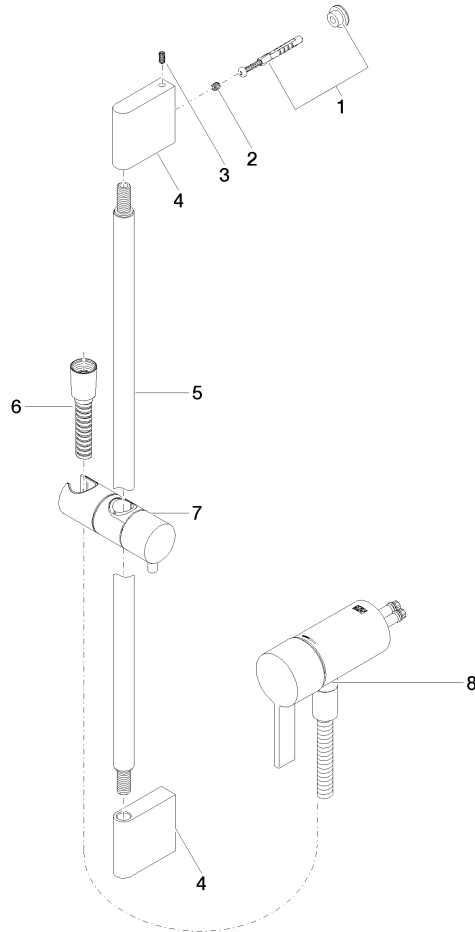

Concealed single-lever mixer with integrated shower connection with shower set without hand shower - Champagne (22kt Gold)

IMO

36 110 970

- metal shower hose 1750mm with integrated anti-twist protection
- slide bar
- Pipe diameter 18 mm
- WRAS 2011027

Concealed single-lever mixer with integrated shower connection with shower set without hand shower - Champagne (22kt Gold)

IMO

36 110 970
mm [inches]

Concealed single-lever mixer with integrated shower connection with shower set without hand shower - Champagne (22kt Gold)

IMO

36 110 970

Product version from 10/1/2023

Parts for other finishes can be found here: [Chrome](#)

Concealed single-lever mixer with integrated shower connection with shower set without hand shower - Champagne (22kt Gold)