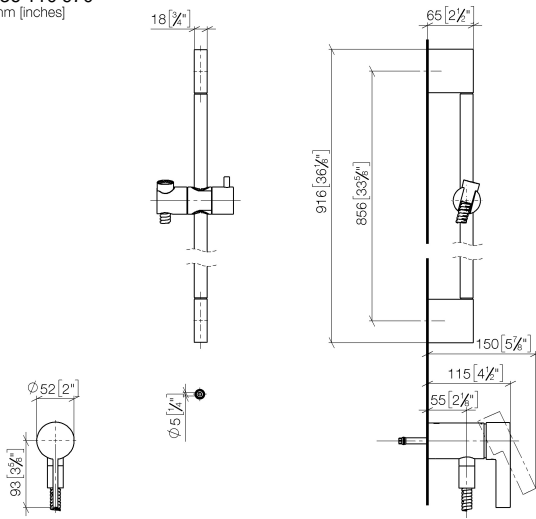

**Concealed single-lever mixer with integrated shower connection with shower set without hand shower - Brushed Dark Platinum**

IMO

36 110 970

- metal shower hose 1750mm with integrated anti-twist protection
- slide bar
- Pipe diameter 18 mm
- WRAS 2011027

**Concealed single-lever mixer with integrated shower connection with shower set without hand shower - Brushed Dark Platinum**

IMO

36 110 970

**Required miscellaneous**

**Concealed wall mounting -**  
 •max. recess depth 105 mm  
 •min. recess depth 80 mm

IMO

36 110 970  
mm [inches]

**Codes & Standards**

DIN 4109	EN 1717	ISO 3822	Scottish Water Byelaws
UK Water Supply Regulations	Ü-Zeichen		

**Certificates**

Belgaqua\_21-025-2 WRAS\_2011 LGA\_29

Concealed single-lever mixer with integrated shower connection with shower set without hand shower - Brushed Dark Platinum