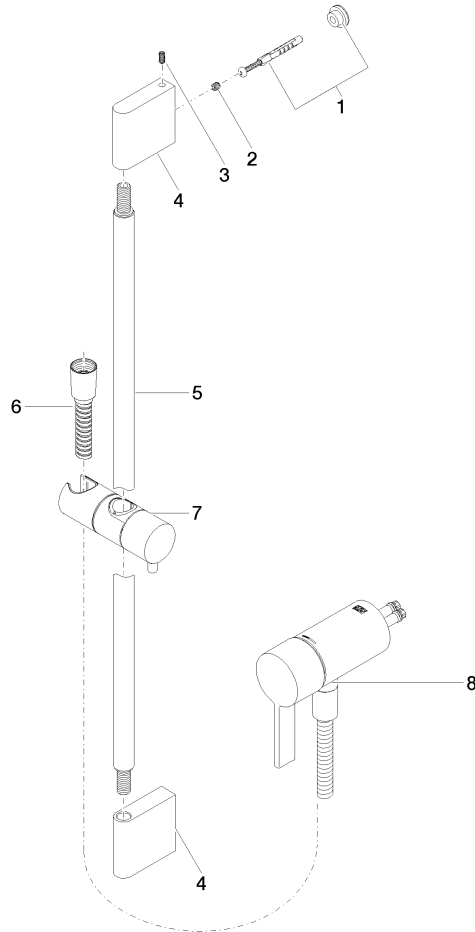

**Concealed single-lever mixer with integrated shower connection with shower set without hand shower - Brushed Dark Platinum**

IMO

36 110 970

- metal shower hose 1750mm with integrated anti-twist protection
- slide bar
- Pipe diameter 18 mm
- WRAS 2011027

IMO

36 110 970  
mm [inches]

**Codes & Standards**

DIN 4109	EN 1717	ISO 3822	Scottish Water Byelaws
UK Water Supply Regulations	Ü-Zeichen		

**Certificates**

Belgaqua\_21-025-2 WRAS\_2011 LGA\_29

Concealed single-lever mixer with integrated shower connection with shower set without hand shower - Brushed Dark Platinum

IMO

36 110 970

Product version from 10/1/2023

Concealed single-lever mixer with integrated shower connection with shower set without hand shower - Brushed Dark Platinum

IMO

36 110 970

### Spare parts list

Product version from 10/1/2023

No.	Item Number	Name	Quantity used	Delivery time
	05 17 20 726 02 90	fixing set	11	2