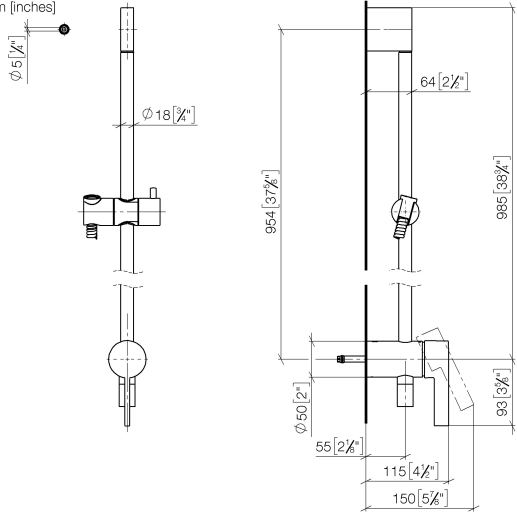

**Concealed single-lever mixer with integrated shower connection with shower set without hand shower - Chrome**

IMO

36 111 970

- metal shower hose 1750mm with integrated anti-twist protection
- slide bar
- Pipe diameter 18 mm

**Required miscellaneous**

	<b>Hand shower - Chrome</b>	28 012 979-00
--	-----------------------------	---------------

**Required miscellaneous**

	<b>Hand shower FlowReduce - Chrome</b>	28 018 979-00 0010
--	--	--------------------

Concealed single-lever mixer with integrated shower connection with shower set without hand shower - Chrome

IMO

36 111 970

mm [Inches]

Certificates

Belgaqua\_21-025- WRAS\_2011027. LGA\_29928.  
27\_1.

36 111 970

### Spare parts list

No.	Item Number	Name	Quantity used	Delivery time
1	05 17 20 726 02 90	fixing set	1	2
2	09 31 11 049 90	pin	2	2
3	04 31 11 113 00 90	pin	2	2
4	08 17 97 054-00	holder	1	10
5	90 28 22 782 00-00	pipe	1	10
6	28 322 970-00	Metal shower hose 1/2" x 3/8" x 1750 mm - Chrome	1	2
7	12 580 970-00	Slide unit - Chrome	1	10
8	90 19 97 002 00-00	connection	1	10
9	90 14 20 026 00 90	seal	1	2