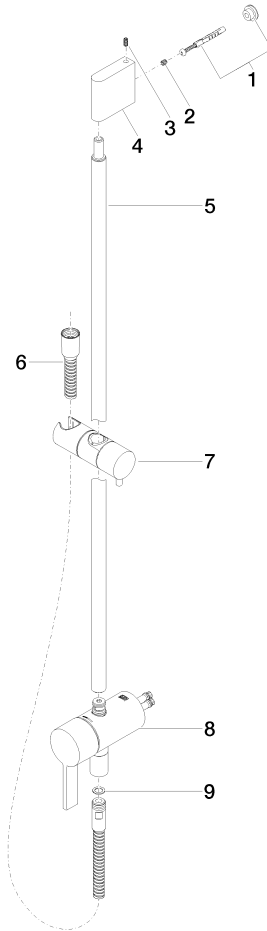

**Concealed single-lever mixer with integrated shower connection with shower set without hand shower - Chrome**

IMO

36 111 970

- metal shower hose 1750mm with integrated anti-twist protection
- slide bar
- Pipe diameter 18 mm

**Required miscellaneous**

	<b>Concealed wall mounting -</b> •max. recess depth 105 mm •min. recess depth 80 mm	35 050 970 90
--	---	---------------

**Required miscellaneous**

	<b>Hand shower FlowReduce - Chrome</b>	28 012 979-00 0010
--	--	--------------------

Concealed single-lever mixer with integrated shower connection with shower set without hand shower - Chrome

IMO

36 111 970

mm [Inches]

Certificates

Belgaqua\_21-025- WRAS\_2011027. LGA\_29928.  
27\_1.

36 111 970

### Spare parts list

No.	Item Number	Name	Quantity used	Delivery time
1	05 17 20 726 02 90	fixing set	1	2
2	09 31 11 049 90	pin	2	2
3	04 31 11 113 00 90	pin	2	2
4	08 17 97 054-00	holder	1	10
5	90 28 22 782 00-00	pipe	1	10
6	28 322 970-00	Metal shower hose 1/2" x 3/8" x 1750 mm - Chrome	1	2
7	12 580 970-00	Slide unit - Chrome	1	10
8	90 19 97 002 00-00	connection	1	10
9	90 14 20 026 00 90	seal	1	2