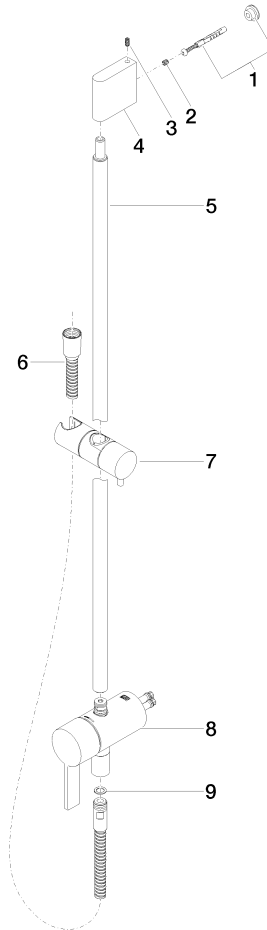

Concealed single-lever mixer with integrated shower connection with shower set without hand shower - Brushed Durabross (23kt Gold)

IMO

36 111 970

Product version from 10/1/2023