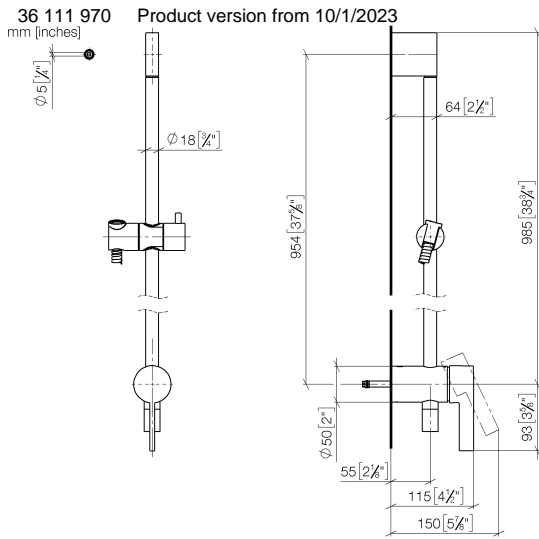

Concealed single-lever mixer with integrated shower connection with shower set without hand shower - Brushed Chrome

IMO

Codes & Standards

DIN 4109

EN 1717

ISO 3822

Scottish Water
Byelaws

UK Water Supply
Regulations

Ü-Zeichen

Certificates

Belgaqua_21-025-2 WRAS_2011

LGA_29