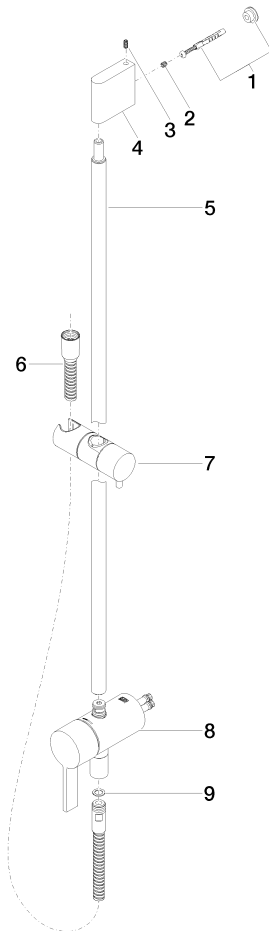

Concealed single-lever mixer with integrated shower connection with shower set without hand shower - Brushed Chrome

IMO

36 111 970 Product version from 10/1/2023

- metal shower hose 1750mm with integrated anti-twist protection
- slide bar
- Pipe diameter 18 mm
- WRAS

This article does not include a hand shower!

Intrinsic protection against back flow.

Fits: IMO, LULU, MADISON, MEM, TARA,
CL.1, LISSÉ, VAIA, META, CYO

Concealed single-lever mixer with integrated shower connection with shower set without hand shower - Brushed Chrome

Certificates

Belgaqua_21-025-2 WRAS_2011

LGA_29

Concealed single-lever mixer with integrated shower connection with shower set without hand shower - Brushed Chrome

IMO

36 111 970 Product version from 10/1/2023

Spare parts list

No.	Item Number	Name	Quantity used	Delivery time
1	05 17 20 726 02 90	fixing set	1	2
2	09 31 11 049 90	pin	2	2
3	04 31 11 113 00 90	pin	2	2
4	08 17 97 054-93	holder	1	20
5	90 28 22 782 00-93	pipe	1	20
6	28 322 970-93	Metal shower hose 1/2" x 3/8" x 1750 mm - Brushed Chrome	1	20
7	12 580 970-93	Slide unit - Brushed Chrome	1	20
8	90 19 97 002 00-93	connection	1	20
9	90 14 20 026 00 90	seal	1	2