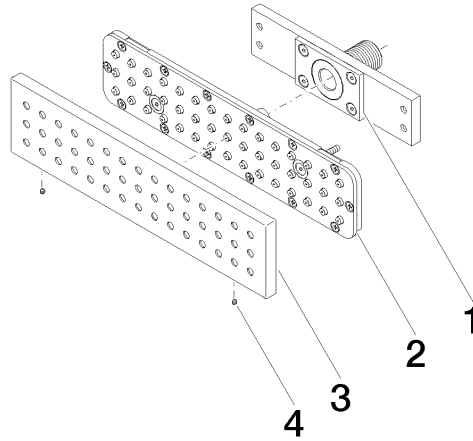

Required miscellaneous

	xGRID Installation track 555 mm - 12 360 970 90
---	--

WATER BAR Concealed body spray - Brushed Durabronz (23kt Gold)

36 527 979 Product version from 10/1/2023

mm [inches]

Flow rate chart

Codes & Standards

DIN 4109

ISO 3822

Ü-Zeichen

WATER BAR Concealed body spray - Brushed Durabross (23kt Gold)

36 527 979 Product version from 10/1/2023

Certificates

LGA_38

WATER BAR Concealed body spray - Brushed Durabronz (23kt Gold)

36 527 979 Product version from 10/1/2023

Spare parts list

No.	Item Number	Name	Quantity used	Delivery time
1	90 11 02 137 00 90	connection	1	2
2	90 11 02 332 01-00	insert	1	10
3	09 27 99 001-28	rosette	1	20
4	09 31 11 006 90	pin	2	2