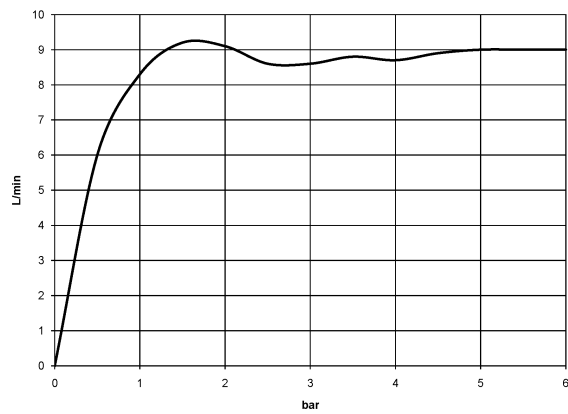

WATER BAR Concealed body spray - Brushed Durabronze (23kt Gold)

36 527 979 Product version from 10/1/2023

- HORIZONTAL RAIN, max. flow rate 9 l/min (at 3 bar)
- with anti-scale system
- cover plate 240 x 60 mm
- 1/2" connection

Required miscellaneous

	xGRID Installation track 555 mm - 12 360 970 90
---	--

WATER BAR Concealed body spray - Brushed Durabronz (23kt Gold)

36 527 979 Product version from 10/1/2023

mm [inches]

Flow rate chart