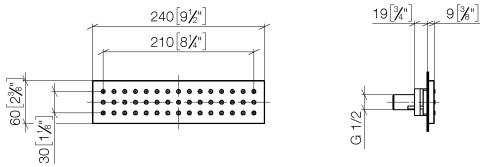

WATER BAR Concealed body spray - Brushed Durabronze (23kt Gold)

36 527 979 Product version from 10/1/2023

- HORIZONTAL RAIN, max. flow rate 9 l/min (at 3 bar)
- with anti-scale system
- cover plate 240 x 60 mm
- 1/2" connection

Required miscellaneous

	Concealed wall installation box - 35 206 970 90
	<ul style="list-style-type: none"> • min. recess depth mm • max. recess depth mm

Recommended miscellaneous

	xGRID Attachment set for integrating in the dry wall construction - 12 340 970 90
---	--

Required miscellaneous

	xGRID Installation track 555 mm - 12 360 970 90
---	--

WATER BAR Concealed body spray - Brushed Durabronz (23kt Gold)

36 527 979 Product version from 10/1/2023

mm [inches]

Flow rate chart