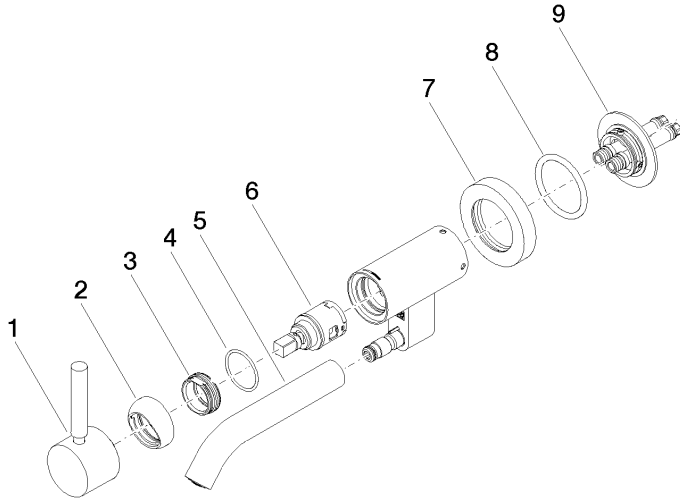

META Wall-mounted single-lever basin mixer without pop-up waste - Brushed Light Gold

36 805 660 Product version from 5/1/2022

- 185mm projection
- fixed spout
- circular, air-enriched flow
- hole diameter 35 mm
- rosette Ø 60 mm
- max. flow 5.7 l/min
- lead-free
- with single-point mounting
- This product can help a building meet the requirements of Green Building Rating Systems, e.g. LEED®, BREEAM®, DGNB
- WRAS

Flow rate chart

Codes & Standards

DIN 4109

ISO 3822

Scottish Water
Byelaws

UK Water Supply
Regulations

Ü-Zeichen

META Wall-mounted single-lever basin mixer without pop-up waste - Brushed Light Gold

36 805 660 Product version from 5/1/2022

Certificates

LGA_38

WRAS_240102

META Wall-mounted single-lever basin mixer without pop-up waste - Brushed Light Gold

36 805 660 Product version from 5/1/2022

Spare parts list

No.	Item Number	Name	Quantity used	Delivery time
1	90 20 66 030 00-27	handle	1	30
2	09 28 30 043-27	cover	1	60
3	09 24 04 266 90	nut	1	2
4	09 14 10 120 90	seal	1	2
5	90 11 06 217 00-27	spout	1	30
6	90 15 05 042 00 90	cartridge	1	2
7	09 27 89 004-27	rosette	1	60
8	09 14 10 041 90	seal	1	2
9	90 30 11 296 00 90	flange	1	2