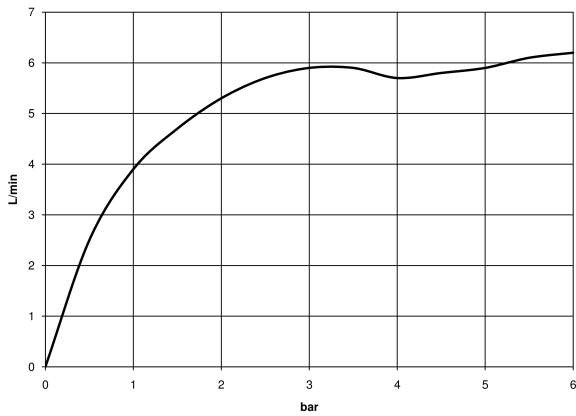

META Wall-mounted single-lever basin mixer without pop-up waste - Brushed Light Gold

36 805 660 Product version from 5/1/2022

- 185mm projection
- fixed spout
- circular, air-enriched flow
- hole diameter 35 mm
- rosette Ø 60 mm
- max. flow 5.7 l/min
- lead-free
- with single-point mounting
- This product can help a building meet the requirements of Green Building Rating Systems, e.g. LEED®, BREEAM®, DGNB
- WRAS

Required miscellaneous

Concealed wall mounting - 35 050 970 90

- min. recess depth mm
- max. recess depth mm

META Wall-mounted single-lever basin mixer without pop-up waste - Brushed Light Gold

36 805 660 Product version from 5/1/2022
mm [inches]

Flow rate chart

Codes & Standards

DIN 4109

ISO 3822

Scottish Water
Byelaws

UK Water Supply
Regulations

Ü-Zeichen

META Wall-mounted single-lever basin mixer without pop-up waste - Brushed Light Gold