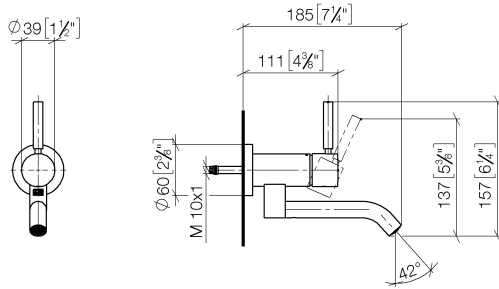

META Wall-mounted single-lever basin mixer without pop-up waste - Brushed Light Gold

36 805 660 Product version from 5/1/2022

- 185mm projection
- fixed spout
- circular, air-enriched flow
- hole diameter 35 mm
- rosette Ø 60 mm
- max. flow 5.7 l/min
- lead-free
- with single-point mounting
- This product can help a building meet the requirements of Green Building Rating Systems, e.g. LEED®, BREEAM®, DGNB
- WRAS

Required miscellaneous

Concealed wall mounting - 35 050 970 90

- min. recess depth mm
- max. recess depth mm

META Wall-mounted single-lever basin mixer without pop-up waste - Brushed Light Gold

36 805 660 Product version from 5/1/2022
mm [inches]

Flow rate chart

Codes & Standards

DIN 4109

ISO 3822

Scottish Water
Byelaws

UK Water Supply
Regulations

Ü-Zeichen

META Wall-mounted single-lever basin mixer without pop-up waste - Brushed Light Gold

No.	Item Number	Name	Quantity used	Delivery time
1	90 20 66 030 00-27	handle	1	30
2	09 28 30 043-27	cover	1	60
3	09 24 04 266 90	nut	1	2
4	09 14 10 120 90	seal	1	2
5	90 11 06 217 00-27	spout	1	30
6	90 15 05 042 00 90	cartridge	1	2
7	09 27 89 004-27	rosette	1	60
8	09 14 10 041 90	seal	1	2
9	90 30 11 296 00 90	flange	1	2