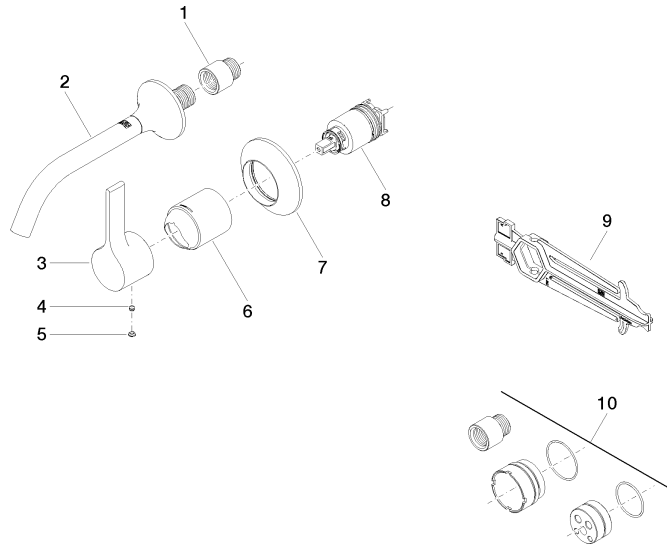

**VAIA Wall-mounted single-lever basin mixer without pop-up waste - Brushed Bronze**

36 860 809

- 190mm projection
- fixed spout
- circular, air-enriched flow
- hole diameter spout 37 mm
- hole diameter single-lever mixer 57 mm
- rosette for single-lever mixer Ø 78mm
- rosette for spout Ø 60mm
- max. flow 5.7 l/min
- lead-free
- This product can help a building meet the requirements of Green Building Rating Systems, e.g. LEED®, BREEAM®, DGNB
- WRAS

**VAIA Wall-mounted single-lever basin mixer without pop-up waste - Brushed Bronze**

36 860 809  
mm [inches]

Flow rate chart

Trajectory diagram

Codes & Standards

EN 817

Scottish Water  
Byelaws

UK Water Supply  
Regulations

## VAIA Wall-mounted single-lever basin mixer without pop-up waste - Brushed Bronze

---

36 860 809

Certificates

---

DVGW\_DW-  
6512DN0

WRAS\_2107

**VAIA Wall-mounted single-lever basin mixer without pop-up waste - Brushed Bronze**

36 860 809

Parts for other finishes can be found here: [Chrome](#)

**Spare parts list**

No.	Item Number	Name	Quantity used	Delivery time
1	09 24 03 072 10 90	nipple	1	2
2	13 800 809-42	VAIA Wall-mounted basin spout without pop-up waste - Brushed Bronze	1	30
3	09 20 80 021-42	handle	1	60
4	90 31 11 063 00 90	pin	1	2
5	90 31 20 087 00-42	plug	1	30
6	09 11 02 288-42	cover	1	60
7	90 27 80 012 00-42	rosette	1	30
8	90 15 05 064 01 90	cartridge	1	2
9	90 30 09 064 00 90	key	1	2
10	12 869 970 90	Extension 20 mm -	1	2