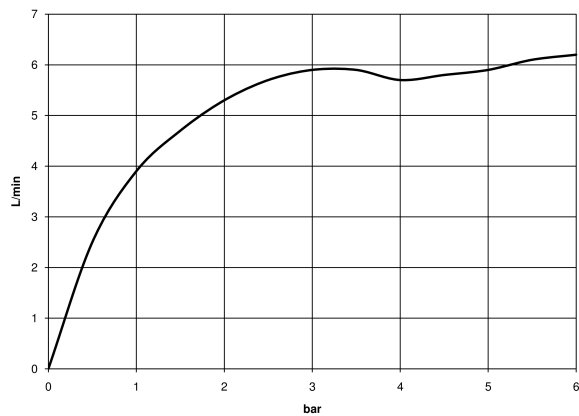

**VAIA Wall-mounted single-lever basin mixer without pop-up waste - Brushed Bronze**

36 860 809

- 190mm projection
- fixed spout
- circular, air-enriched flow
- hole diameter spout 37 mm
- hole diameter single-lever mixer 57 mm
- rosette for single-lever mixer Ø 78mm
- rosette for spout Ø 60mm
- max. flow 5.7 l/min
- lead-free
- This product can help a building meet the requirements of Green Building Rating Systems, e.g. LEED®, BREEAM®, DGNB
- WRAS

**VAIA Wall-mounted single-lever basin mixer without pop-up waste - Brushed Bronze**

36 860 809  
mm [inches]

Flow rate chart

Trajectory diagram

Codes & Standards

EN 817

Scottish Water  
Byelaws

UK Water Supply  
Regulations