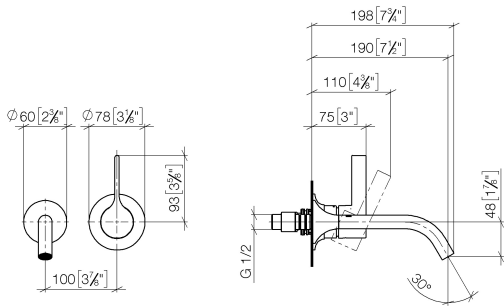

**VAIA Wall-mounted single-lever basin mixer without pop-up waste - Brushed Bronze**

36 860 809

- 190mm projection
- fixed spout
- circular, air-enriched flow
- hole diameter spout 37 mm
- hole diameter single-lever mixer 57 mm
- rosette for single-lever mixer Ø 78mm
- rosette for spout Ø 60mm
- max. flow 5.7 l/min
- lead-free
- This product can help a building meet the requirements of Green Building Rating Systems, e.g. LEED®, BREEAM®, DGNB
- WRAS

**VAIA Wall-mounted single-lever basin mixer without pop-up waste - Brushed Bronze**

36 860 809  
mm [inches]

Flow rate chart

Trajectory diagram

Codes & Standards

EN 817

Scottish Water  
Byelaws

UK Water Supply  
Regulations

## VAIA Wall-mounted single-lever basin mixer without pop-up waste - Brushed Bronze

---

36 860 809

Certificates

---

DVGW\_DW-  
6512DN0

WRAS\_2107

**VAIA Wall-mounted single-lever basin mixer without pop-up waste - Brushed Bronze**

36 860 809

Parts for other finishes can be found here: [Chrome](#)

**Spare parts list**

No.	Item Number	Name	Quantity used	Delivery time
1	09 24 03 072 10 90	nipple	1	2
2	13 800 809-42	VAIA Wall-mounted basin spout without pop-up waste - Brushed Bronze	1	30
3	09 20 80 021-42	handle	1	60
4	90 31 11 063 00 90	pin	1	2
5	90 31 20 087 00-42	plug	1	30
6	09 11 02 288-42	cover	1	60
7	90 27 80 012 00-42	rosette	1	30
8	90 15 05 064 01 90	cartridge	1	2
9	90 30 09 064 00 90	key	1	2
10	12 869 970 90	Extension 20 mm -	1	2