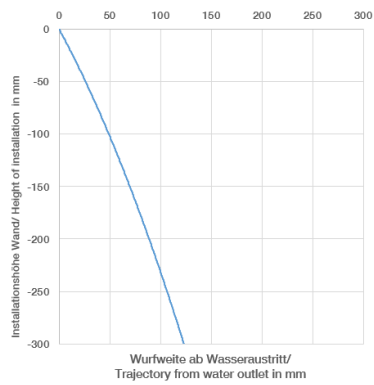

**VAIA Wall-mounted single-lever basin mixer without pop-up waste - Brushed Bronze**

36 860 809

- 190mm projection
- fixed spout
- circular, air-enriched flow
- hole diameter spout 37 mm
- hole diameter single-lever mixer 57 mm
- rosette for single-lever mixer Ø 78mm
- rosette for spout Ø 60mm
- max. flow 5.7 l/min
- lead-free
- This product can help a building meet the requirements of Green Building Rating Systems, e.g. LEED®, BREEAM®, DGNB
- WRAS

**VAIA Wall-mounted single-lever basin mixer without pop-up waste - Brushed Bronze**

36 860 809  
mm [inches]

Flow rate chart

Trajectory diagram

Codes & Standards

EN 817

Scottish Water  
Byelaws

UK Water Supply  
Regulations