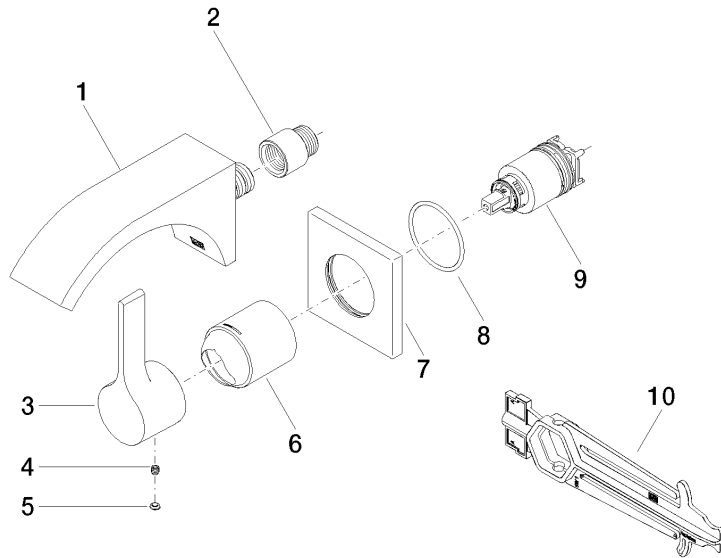

CYO Wall-mounted single-lever basin mixer without pop-up waste - Dark Chrome

CYO

36 860 811

- 160mm projection
- fixed spout
- rectangular, air-enriched flow
- hole diameter spout 37 mm
- hole diameter single-lever mixer 57 mm
- rosette for mixer 80 x 80mm
- max. flow 4.5 l/min
- lead-free
- This product can help a building meet the requirements of Green Building Rating Systems, e.g. LEED®, BREEAM®, DGNB
- WRAS 2107047

CYO

36 860 811
mm [inches]

Flow rate chart

Codes & Standards

NSF372

NSF61

CYO Wall-mounted single-lever basin mixer without pop-up waste - Dark
Chrome

CYO

36 860 811
Certificates

IAPMO_6397

IAPMO_N-4976

36 860 811

Parts for other
finishes can be found
here: [Chrome](#)

CYO Wall-mounted single-lever basin mixer without pop-up waste - Dark Chrome

CYO

36 860 811