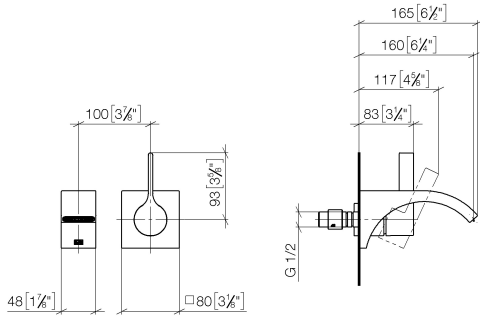

CYO Wall-mounted single-lever basin mixer without pop-up waste - Dark Chrome

CYO

36 860 811

- 160mm projection
- fixed spout
- rectangular, air-enriched flow
- hole diameter spout 37 mm
- hole diameter single-lever mixer 57 mm
- rosette for mixer 80 x 80mm
- max. flow 4.5 l/min
- lead-free
- This product can help a building meet the requirements of Green Building Rating Systems, e.g. LEED®, BREEAM®, DGNB
- WRAS 2107047

	Dark Chrome	36 860 811-19
	Chrome	36 860 811-00
	Brushed Platinum	36 860 811-06
	Brushed Durabross (23kt Gold)	36 860 811-28
	Brushed Dark Platinum	36 860 811-99

CYO Wall-mounted single-lever basin mixer without pop-up waste - Dark Chrome

CYO

36 860 811
mm [inches]

Flow rate chart

Codes & Standards

NSF372

NSF61

CYO Wall-mounted single-lever basin mixer without pop-up waste - Dark
Chrome

CYO