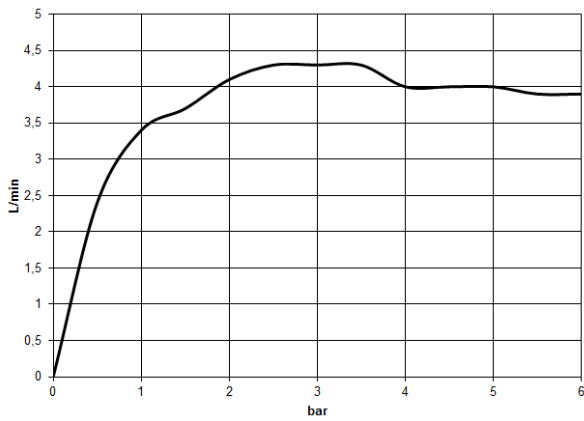

CYO Wall-mounted single-lever basin mixer without pop-up waste - Dark Chrome

CYO

36 860 811

- 160mm projection
- fixed spout
- rectangular, air-enriched flow
- hole diameter spout 37 mm
- hole diameter single-lever mixer 57 mm
- rosette for mixer 80 x 80mm
- max. flow 4.5 l/min
- lead-free
- This product can help a building meet the requirements of Green Building Rating Systems, e.g. LEED®, BREEAM®, DGNB
- WRAS 2107047

CYO

36 860 811
mm [inches]

Flow rate chart

Codes & Standards

NSF372

NSF61

CYO Wall-mounted single-lever basin mixer without pop-up waste - Dark
Chrome

CYO