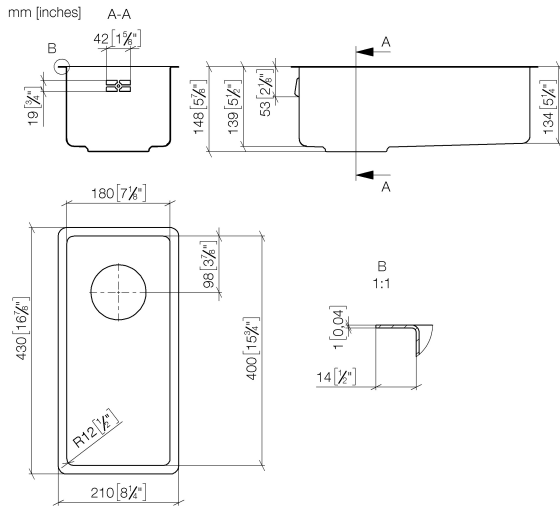

## Single sink - Stainless Steel

---

38 180 003

- under-mounted
- 180 x 400 mm
- sink depth 140 mm
- suitable for base units 350 mm
- radius 12 mm

**Drain and overflow set not included in the scope of supply. See Required miscellaneous.**

### Required miscellaneous

---

**Pop-up waste and overflow  
closable by hand - Stainless Steel**  
• 3½" drain valve closable by hand

10 415 003-85

**Single sink - Stainless Steel**

38 180 003

**Single sink - Stainless Steel**

38 180 003

**Spare parts list**

No.	Item Number	Name	Quantity used	Delivery time
1	10 415 003-85	Pop-up waste and overflow closable by hand - Stainless Steel	1	2