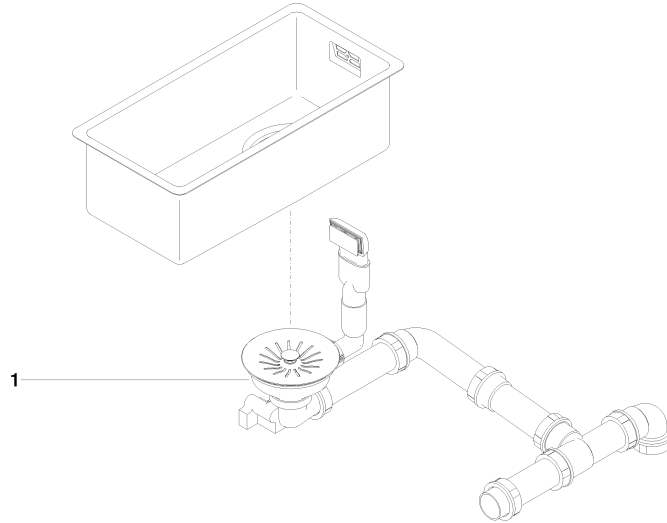

## Single sink - Stainless Steel

---

38 180 003

- under-mounted
- 180 x 400 mm
- sink depth 140 mm
- suitable for base units 350 mm
- radius 12 mm

**Drain and overflow set not included in the scope of supply. See Required miscellaneous.**

Drain and overflow set not included in the scope of supply. See Required miscellaneous.

### Required miscellaneous

---

**Pop-up waste and overflow  
closable by hand - Stainless Steel**  
• 3½" drain valve closable by hand

10 415 003-85

**Single sink - Stainless Steel**

38 180 003

**Single sink - Stainless Steel**

38 180 003

**Spare parts list**

No.	Item Number	Name	Quantity used	Delivery time
1	10 415 003-85	Pop-up waste and overflow closable by hand - Stainless Steel	1	2