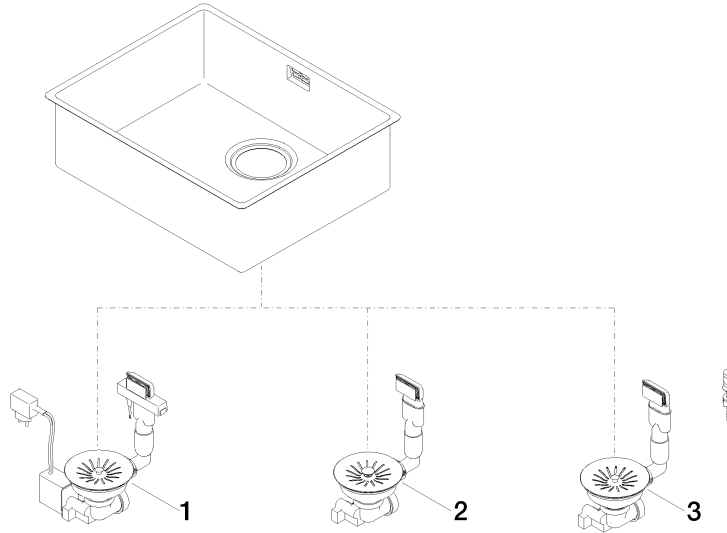

### Required miscellaneous

---

**Pop-up waste and overflow with knob - Stainless Steel** 10 405 003-85  
 • 3½" strainer waste valve

**Single sink - Stainless Steel**

38 550 003

mm [inches]  
M 1:10

**Single sink - Stainless Steel**

38 550 003

**Spare parts list**

No.	Item Number	Name	Quantity used	Delivery time
1	10 410 003-85	Pop-up waste and overflow with electronic control - Stainless Steel	1	2
2	10 400 003-85	Pop-up waste and overflow closable by hand - Stainless Steel	1	2
3	10 405 003-85	Pop-up waste and overflow with knob - Stainless Steel	1	2