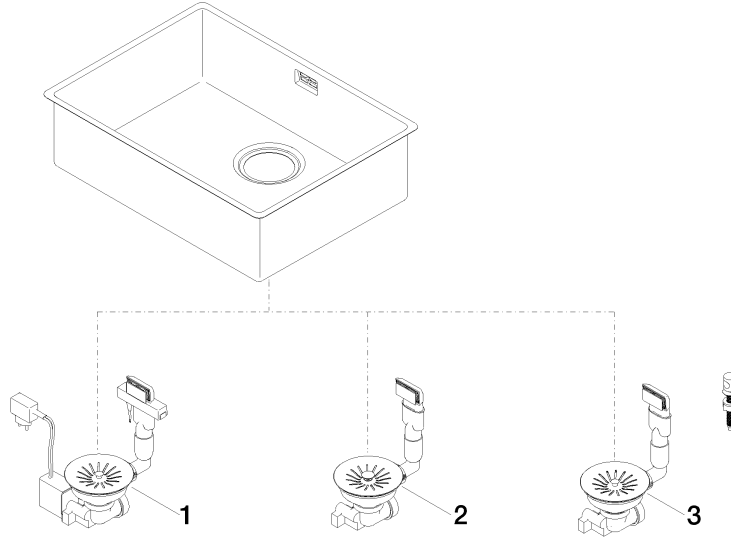

Single sink - Stainless Steel

38 551 003

- installation, on top or flush
- 550 x 400 mm
- sink depth 175 mm
- suitable for base units 600 mm
- radius 12 mm

Drain and overflow set not included in the scope of supply. See Required miscellaneous.

Drain and overflow set not included in the scope of supply. See Required miscellaneous.

Required miscellaneous

Pop-up waste and overflow with electronic control - Stainless Steel 10 410 003-85
 • 3½" electronic drain valve (TouchFlow)

Required miscellaneous

Pop-up waste and overflow closable by hand - Stainless Steel 10 400 003-85
 • 3½" drain valve closable by hand

Required miscellaneous

Pop-up waste and overflow with knob - Stainless Steel 10 405 003-85
 • 3½" strainer waste valve

Single sink - Stainless Steel

38 551 003

mm [inches]

Single sink - Stainless Steel

38 551 003

Spare parts list

No.	Item Number	Name	Quantity used	Delivery time
1	10 410 003-85	Pop-up waste and overflow with electronic control - Stainless Steel	1	2
2	10 400 003-85	Pop-up waste and overflow closable by hand - Stainless Steel	1	2
3	10 405 003-85	Pop-up waste and overflow with knob - Stainless Steel	1	2