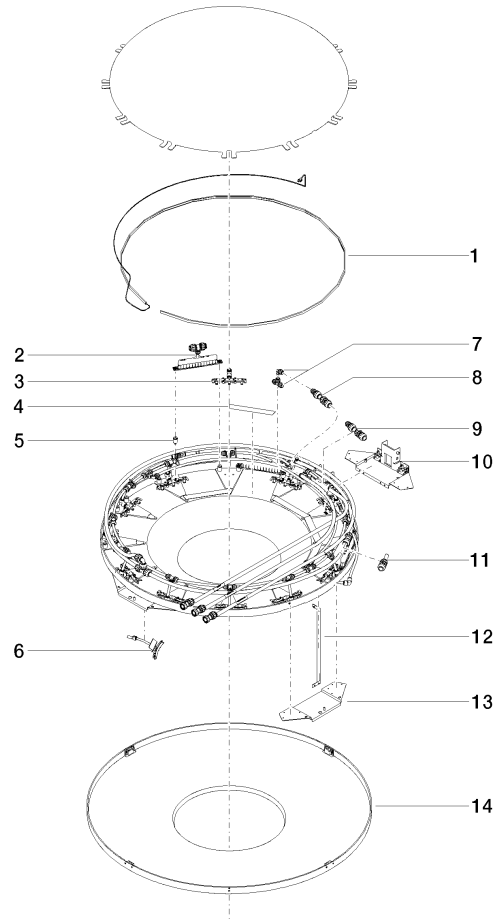

AQUAMOON Rain panel with color light - Matte White

41 625 979

- exposed trim parts
- Rain panel with 3 different flow modes
- AQUACIRCLE RAIN: Circular rain curtain, max. flow rate 12 l/min (at 3 bar)
- TEMPEST RAIN: Natural rain, max. flow rate 10 l/min (at 3 bar)
- QUEEN'S COLLAR CASCADE: Rounded cascade, max. flow rate 24 l/min (at 3 bar)
- RGBW LED ambient lighting
- Matt white cover, RAL 9003
- with anti-scale system
- Outer diameter 1240 mm, opening diameter 450 mm
- Flow rate at 3 bar flow pressure in conjunction with xTOOL: 46 l/min
- Weight 22.5 kg
- Protection rating IP67
- Control elements not included among the items supplied
- Provided by customer: Zigbee gateway

- Ceiling installation enclosure 1356 x 1356 x 290 mm
- concealed rough parts
- Opening diameter 1252 mm
- min. recess depth 290 mm

AQUAMOON Rain panel with color light - Matte White

41 625 979

Flow rate chart

Codes & Standards

DIN 4109

ISO 3822

Ü-Zeichen

AQUAMOON Rain panel with color light - Matte White

41 625 979

Certificates

LGA_29

AQUAMOON Rain panel with color light - Matte White

41 625 979

AQUAMOON Rain panel with color light - Matte White

41 625 979

Spare parts list

No.	Item Number	Name	Quantity used	Delivery time
	90 10 01 183 01 90	lamp	72	2