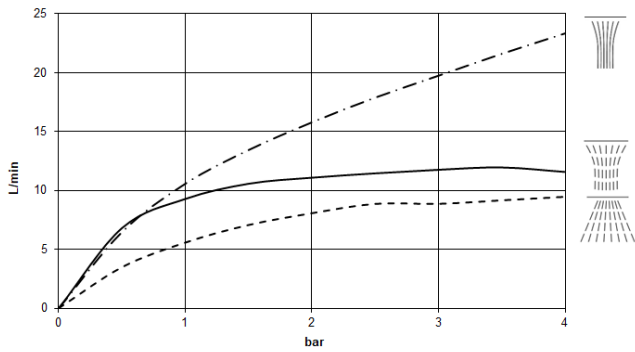

AQUAMOON Rain panel with color light - Matte White

41 625 979

- exposed trim parts
- Rain panel with 3 different flow modes
- AQUACIRCLE RAIN: Circular rain curtain, max. flow rate 12 l/min (at 3 bar)
- TEMPEST RAIN: Natural rain, max. flow rate 10 l/min (at 3 bar)
- QUEEN'S COLLAR CASCADE: Rounded cascade, max. flow rate 24 l/min (at 3 bar)
- RGBW LED ambient lighting
- Matt white cover, RAL 9003
- with anti-scale system
- Outer diameter 1240 mm, opening diameter 450 mm
- Flow rate at 3 bar flow pressure in conjunction with xTOOL: 46 l/min
- Weight 22.5 kg
- Protection rating IP67
- Control elements not included among the items supplied
- Provided by customer: Zigbee gateway

Rain panel cover for adaptation to ceiling colour available in all RAL colours, price and delivery time on request

includes light bulbs with a Class G energy efficiency

Required miscellaneous

AQUAMOON Concealed ceiling installation box with color light - 35 625 970 90

- Ceiling installation enclosure 1356 x 1356 x 290 mm
- concealed rough parts
- Opening diameter 1252 mm
- min. recess depth 290 mm

AQUAMOON Rain panel with color light - Matte White

41 625 979

Flow rate chart