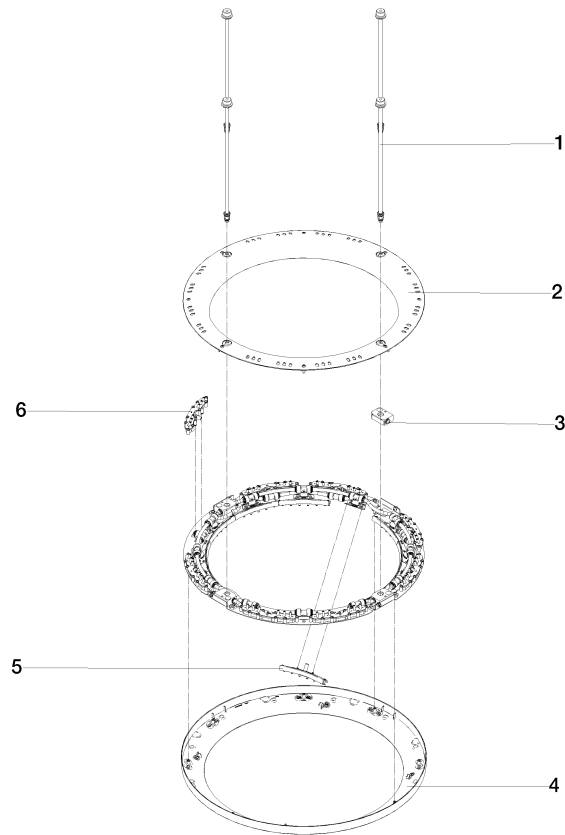

SERIES-VARIOUS AQUAHALO Rain panel - Champagne (22kt Gold)

41 750 979

- exposed trim parts
- Rain panel with 3 different flow modes
- AQUACIRCLE RAIN: Circular rain curtain, max. flow rate 14 l/min (at 3 bar)
- TEMPEST RAIN: Natural rain, max. flow rate 9 l/min (at 3 bar)
- DIAMOND RAIN: Ring of rain, max. flow rate 6.8 l/min (at 3 bar)
- Outer diameter: 605 mm, opening diameter: 465 mm
- Weight: 6 kg
- central LED Spot 3000 K
- Protection rating IP67
- Recommended control element: xTool
- Not suitable for use in a steam room.

	Champagne (22kt Gold)	41 750 979-47
	Chrome	41 750 979-00
	Brushed Platinum	41 750 979-06
	Matte Black	41 750 979-33
	Brushed Champagne (22kt Gold)	41 750 979-46

Required miscellaneous

- SERIES-VARIOUS AQUAHALO** 35 750 970-47
Concealed ceiling installation box - Champagne (22kt Gold)
- concealed rough parts
 - Ceiling installation enclosure 605 x 605 x 95 mm
 - Weight: 10 kg
 - min. recess depth 110 mm

SERIES-VARIOUS AQUAHALO Rain panel - Champagne (22kt Gold)

41 750 979

SERIES-VARIOUS AQUAHALO Rain panel - Champagne (22kt Gold)

41 750 979

Parts for other finishes can be found here: [Chrome](#)

Spare parts list

No.	Item Number	Name	Quantity used	Delivery time
1	90 28 22 605 01-47	distributor	1	-
	Spare part can no longer be ordered, please order the replacement item			
2	90 12 05 087 00-47	casing	1	-
	Spare part can no longer be ordered, please order the replacement item			
3	90 24 03 535 00 90	distributor	1	10
4	90 12 05 088 00-47	casing	1	-
	Spare part can no longer be ordered, please order the replacement item			
5	90 17 09 060 01 90	jet module	1	2
6	90 17 09 061 01 90	jet module TEMPEST	8	2