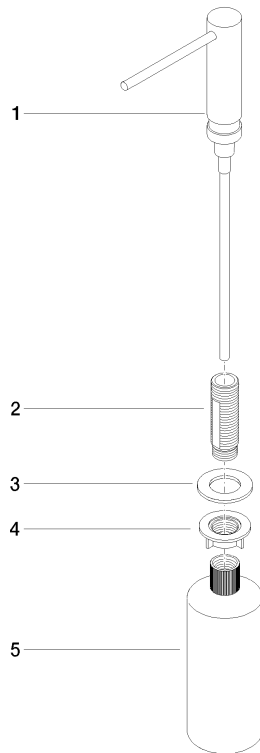

**Dispenser without rosette - Chrome**

ELIO

82 424 970

- 124mm projection
- 500 ml bottle
- can be filled from the top
- rotating pump head
- height 125 mm
- width 30mm
- hole diameter 25 mm

Fits ELIO, ENO, MEM, META SQUARE, SYNC and TARA ULTRA

Fits: ELIO, MEM, ENO, SYNC, TARA ULTRA, META SQUARE

	Chrome	82 424 970-00
	Brushed Platinum	82 424 970-06
	Platinum	82 424 970-08
	Durabress (23kt Gold)	82 424 970-09
	Dark Chrome	82 424 970-19
	Brushed Durabress (23kt Gold)	82 424 970-28
	Matte Black	82 424 970-33
	Brushed Champagne (22kt Gold)	82 424 970-46
	Champagne (22kt Gold)	82 424 970-47
	Brushed Chrome	82 424 970-93
	Brushed Dark Platinum	82 424 970-99

82 424 970

mm [inches]

82 424 970

Parts for other finishes can be found here: [Brushed](#)  
[Platinum](#)

### Spare parts list

No.	Item Number	Name	Quantity used	Delivery time
1	90 10 10 539 00-00	dispenser	1	10
2	08 10 10 527 90	holder	1	2
3	09 14 05 014 90	seal	1	2
4	08 10 10 517 90	nut	1	2
5	90 10 10 603 00 90	container	1	2