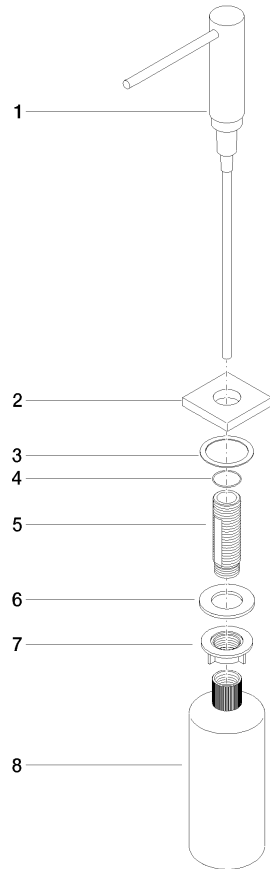

Dispenser with rosette - Chrome

LOT

82 439 970

- 124mm projection
- 500 ml bottle
- can be filled from the top
- rotating pump head
- height 124 mm
- hole diameter 25 mm
- individual rosette 55 x 55 mm

Fits LOT

	Chrome	82 439 970-00
	Brushed Platinum	82 439 970-06
	Platinum	82 439 970-08
	Durabross (23kt Gold)	82 439 970-09
	Dark Chrome	82 439 970-19
	Brushed Durabross (23kt Gold)	82 439 970-28
	Brushed Champagne (22kt Gold)	82 439 970-46
	Champagne (22kt Gold)	82 439 970-47
	Brushed Chrome	82 439 970-93
	Brushed Dark Platinum	82 439 970-99

Dispenser with rosette - Chrome

LOT

82 439 970

mm [inches]

82 439 970

Parts for other finishes can be found here: [Brushed](#) [Platinum](#)

Spare parts list

No.	Item Number	Name	Quantity used	Delivery time
1	90 10 10 538 00-00	dispenser	1	10
2	08 27 97 505-00	rosette	1	10
3	08 10 10 624 90	disc	1	2
4	09 14 10 151 90	seal	1	2
5	08 10 10 527 90	holder	1	2
6	09 14 05 014 90	seal	1	2
7	08 10 10 517 90	nut	1	2
8	90 10 10 603 00 90	container	1	2