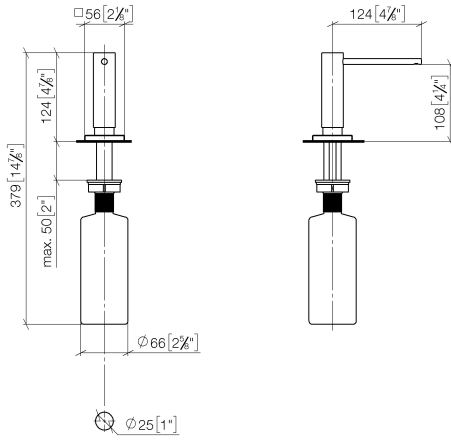

Dispenser with rosette - Chrome

LOT

82 439 970

- 124mm projection
- 500 ml bottle
- can be filled from the top
- rotating pump head
- height 124 mm
- hole diameter 25 mm
- individual rosette 55 x 55 mm

Fits LOT

	Chrome	82 439 970-00
	Brushed Platinum	82 439 970-06
	Platinum	82 439 970-08
	Durabross (23kt Gold)	82 439 970-09
	Dark Chrome	82 439 970-19
	Brushed Durabross (23kt Gold)	82 439 970-28
	Brushed Champagne (22kt Gold)	82 439 970-46
	Champagne (22kt Gold)	82 439 970-47
	Brushed Chrome	82 439 970-93
	Brushed Dark Platinum	82 439 970-99

Dispenser with rosette - Chrome

LOT

82 439 970

mm [inches]

82 439 970

Parts for other finishes can be found here: [Brushed](#) [Platinum](#)

Spare parts list

No.	Item Number	Name	Quantity used	Delivery time
1	90 10 10 538 00-00	dispenser	1	10
2	08 27 97 505-00	rosette	1	10
3	08 10 10 624 90	disc	1	2
4	09 14 10 151 90	seal	1	2
5	08 10 10 527 90	holder	1	2
6	09 14 05 014 90	seal	1	2
7	08 10 10 517 90	nut	1	2
8	90 10 10 603 00 90	container	1	2