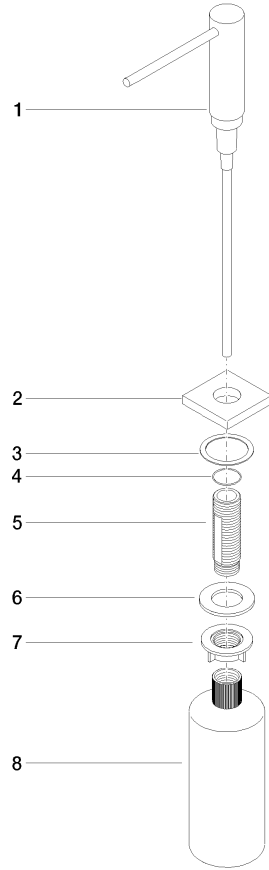

Dispenser with rosette - Durabronz (23kt Gold)

LOT

82 439 970

- 124mm projection
- 500 ml bottle
- can be filled from the top
- rotating pump head
- height 124 mm
- hole diameter 25 mm
- individual rosette 55 x 55 mm

Fits LOT

	Durabronz (23kt Gold)	82 439 970-09
	Chrome	82 439 970-00
	Brushed Platinum	82 439 970-06
	Platinum	82 439 970-08
	Dark Chrome	82 439 970-19
	Brushed Durabronz (23kt Gold)	82 439 970-28
	Brushed Champagne (22kt Gold)	82 439 970-46
	Champagne (22kt Gold)	82 439 970-47
	Brushed Chrome	82 439 970-93
	Brushed Dark Platinum	82 439 970-99

Dispenser with rosette - Durabronze (23kt Gold)

LOT

82 439 970

mm [inches]

82 439 970

Parts for other finishes can be found here: [Chrome](#)

Spare parts list

No.	Item Number	Name	Quantity used	Delivery time
1	90 10 10 538 00-09	dispenser	1	60
2	08 27 97 505-09	rosette	1	40
3	08 10 10 624 90	disc	1	2
4	09 14 10 151 90	seal	1	2
5	08 10 10 527 90	holder	1	2
6	09 14 05 014 90	seal	1	2
7	08 10 10 517 90	nut	1	2
8	90 10 10 603 00 90	container	1	2