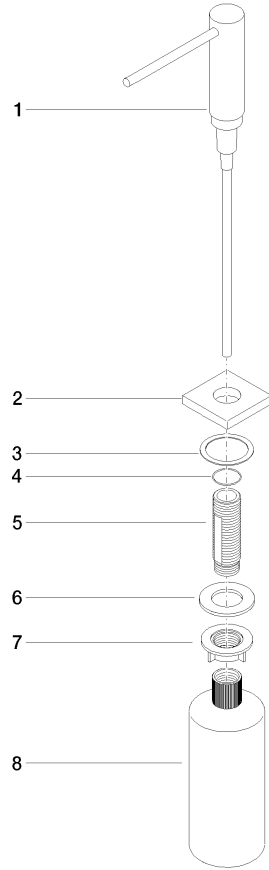

Dispenser with rosette - Brushed Durabron (23kt Gold)

LOT

82 439 970

- 124mm projection
- 500 ml bottle
- can be filled from the top
- rotating pump head
- height 124 mm
- hole diameter 25 mm
- individual rosette 55 x 55 mm

Fits LOT

	Brushed Durabron (23kt Gold)	82 439 970-28
	Chrome	82 439 970-00
	Brushed Platinum	82 439 970-06
	Platinum	82 439 970-08
	Durabron (23kt Gold)	82 439 970-09
	Dark Chrome	82 439 970-19
	Brushed Champagne (22kt Gold)	82 439 970-46
	Champagne (22kt Gold)	82 439 970-47
	Brushed Chrome	82 439 970-93
	Brushed Dark Platinum	82 439 970-99

Dispenser with rosette - Brushed Durabronz (23kt Gold)

LOT

82 439 970

mm [inches]

82 439 970

Parts for other finishes can be found here: [Chrome](#)

Spare parts list

No.	Item Number	Name	Quantity used	Delivery time
1	90 10 10 538 00-28	dispenser	1	40
2	08 27 97 505-28	rosette	1	20
3	08 10 10 624 90	disc	1	2
4	09 14 10 151 90	seal	1	2
5	08 10 10 527 90	holder	1	2
6	09 14 05 014 90	seal	1	2
7	08 10 10 517 90	nut	1	2
8	90 10 10 603 00 90	container	1	2