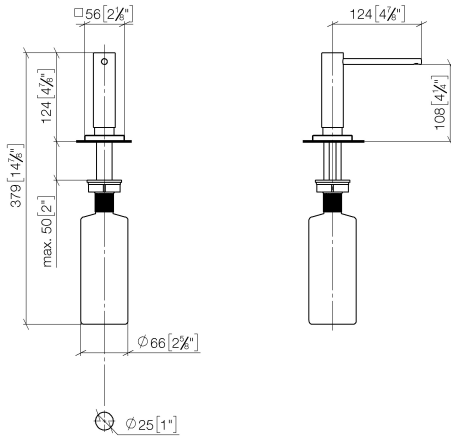

Dispenser with rosette - Brushed Durabron (23kt Gold)

LOT

82 439 970

- 124mm projection
- 500 ml bottle
- can be filled from the top
- rotating pump head
- height 124 mm
- hole diameter 25 mm
- individual rosette 55 x 55 mm

Fits LOT

	Brushed Durabron (23kt Gold)	82 439 970-28
	Chrome	82 439 970-00
	Brushed Platinum	82 439 970-06
	Platinum	82 439 970-08
	Durabron (23kt Gold)	82 439 970-09
	Dark Chrome	82 439 970-19
	Brushed Champagne (22kt Gold)	82 439 970-46
	Champagne (22kt Gold)	82 439 970-47
	Brushed Chrome	82 439 970-93
	Brushed Dark Platinum	82 439 970-99

Dispenser with rosette - Brushed Durabronz (23kt Gold)

LOT

82 439 970

mm [inches]

82 439 970

Parts for other finishes can be found here: [Chrome](#)

Spare parts list

No.	Item Number	Name	Quantity used	Delivery time
1	90 10 10 538 00-28	dispenser	1	40
2	08 27 97 505-28	rosette	1	20
3	08 10 10 624 90	disc	1	2
4	09 14 10 151 90	seal	1	2
5	08 10 10 527 90	holder	1	2
6	09 14 05 014 90	seal	1	2
7	08 10 10 517 90	nut	1	2
8	90 10 10 603 00 90	container	1	2