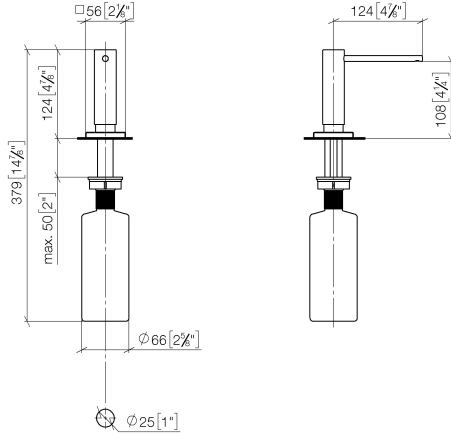

Dispenser with rosette - Brushed Champagne (22kt Gold)

LOT

82 439 970

- 124mm projection
- 500 ml bottle
- can be filled from the top
- rotating pump head
- height 124 mm
- hole diameter 25 mm
- individual rosette 55 x 55 mm

Fits LOT

	Brushed Champagne (22kt Gold)	82 439 970-46
	Chrome	82 439 970-00
	Brushed Platinum	82 439 970-06
	Platinum	82 439 970-08
	Durabress (23kt Gold)	82 439 970-09
	Dark Chrome	82 439 970-19
	Brushed Durabress (23kt Gold)	82 439 970-28
	Champagne (22kt Gold)	82 439 970-47
	Brushed Chrome	82 439 970-93
	Brushed Dark Platinum	82 439 970-99

Dispenser with rosette - Brushed Champagne (22kt Gold)

LOT

82 439 970

mm [inches]

82 439 970

Product version from 4/1/2025

Parts for other finishes can be found here: [Chrome](#)

Dispenser with rosette - Brushed Champagne (22kt Gold)

LOT

82 439 970

Spare parts list

Product version from 4/1/2025

No.	Item Number	Name	Quantity used	Delivery time
	90 10 10 538 00-46	dispenser	8	30