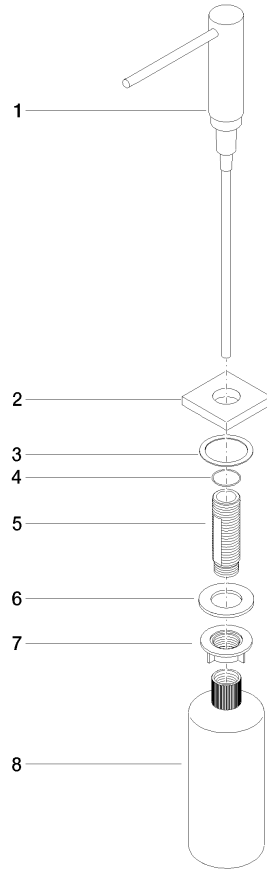

Dispenser with rosette - Brushed Champagne (22kt Gold)

LOT

82 439 970

- 124mm projection
- 500 ml bottle
- can be filled from the top
- rotating pump head
- height 124 mm
- hole diameter 25 mm
- individual rosette 55 x 55 mm

Fits LOT

	Brushed Champagne (22kt Gold)	82 439 970-46
	Chrome	82 439 970-00
	Brushed Platinum	82 439 970-06
	Platinum	82 439 970-08
	Durabress (23kt Gold)	82 439 970-09
	Dark Chrome	82 439 970-19
	Brushed Durabress (23kt Gold)	82 439 970-28
	Champagne (22kt Gold)	82 439 970-47
	Brushed Chrome	82 439 970-93
	Brushed Dark Platinum	82 439 970-99

Dispenser with rosette - Brushed Champagne (22kt Gold)

LOT

82 439 970

mm [inches]

82 439 970

Product version from 4/1/2025

Parts for other finishes can be found here: [Chrome](#)

Dispenser with rosette - Brushed Champagne (22kt Gold)

LOT

82 439 970

Spare parts list

Product version from 4/1/2025

No.	Item Number	Name	Quantity used	Delivery time
	90 10 10 538 00-46	dispenser	8	30