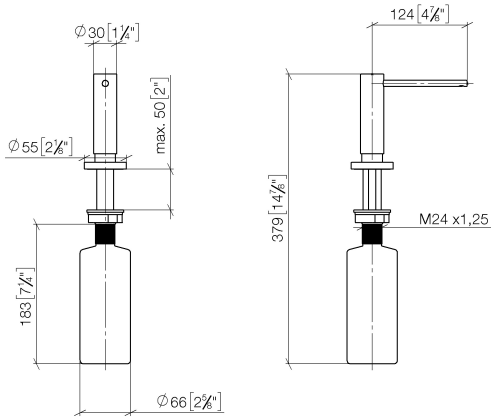

**Dispenser with rosette - Chrome**

ELIO

82 444 970

- 124mm projection
- 500 ml bottle
- can be filled from the top
- rotating pump head
- height 124 mm
- rosette Ø 55 mm
- hole diameter 25 mm

Fits ELIO, ENO, MEM, META SQUARE, SYNC, TARA and TARA ULTRA

Fits: ELIO, MEM, TARA, TARA ULTRA, META SQUARE

	Chrome	82 444 970-00
	Brushed Platinum	82 444 970-06
	Platinum	82 444 970-08
	Durabrace (23kt Gold)	82 444 970-09
	Dark Chrome	82 444 970-19
	Brushed Durabrace (23kt Gold)	82 444 970-28
	Matte Black	82 444 970-33
	Brushed Champagne (22kt Gold)	82 444 970-46
	Champagne (22kt Gold)	82 444 970-47
	Brushed Chrome	82 444 970-93
	Brushed Dark Platinum	82 444 970-99

82 444 970

mm [inches]

82 444 970

Parts for other finishes can be found here: [Brushed Platinum](#)

### Spare parts list

No.	Item Number	Name	Quantity used	Delivery time
1	90 10 10 538 00-00	dispenser	1	10
2	90 27 97 506 00-00	rosette	1	10
3	09 14 10 151 90	seal	1	2
4	08 10 10 527 90	holder	1	2
5	05 23 10 001 00 90	fixing set	1	2
6	90 10 10 603 00 90	container	1	2