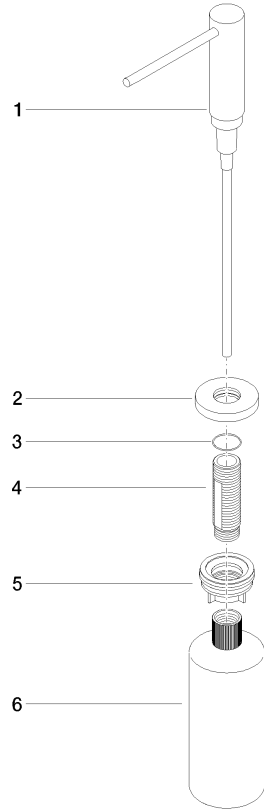

**Dispenser with rosette - Chrome**

ELIO

82 444 970

- 124mm projection
- 500 ml bottle
- can be filled from the top
- rotating pump head
- height 124 mm
- rosette Ø 55 mm
- hole diameter 25 mm

Fits ELIO, ENO, MEM, META SQUARE, SYNC, TARA and TARA ULTRA

Fits: ELIO, MEM, TARA, TARA ULTRA, META SQUARE

	Chrome	82 444 970-00
	Brushed Platinum	82 444 970-06
	Platinum	82 444 970-08
	Durabrace (23kt Gold)	82 444 970-09
	Dark Chrome	82 444 970-19
	Brushed Durabrace (23kt Gold)	82 444 970-28
	Matte Black	82 444 970-33
	Brushed Champagne (22kt Gold)	82 444 970-46
	Champagne (22kt Gold)	82 444 970-47
	Brushed Chrome	82 444 970-93
	Brushed Dark Platinum	82 444 970-99

82 444 970

mm [inches]

82 444 970

Parts for other finishes can be found here: [Brushed Platinum](#)

### Spare parts list

No.	Item Number	Name	Quantity used	Delivery time
1	90 10 10 538 00-00	dispenser	1	10
2	90 27 97 506 00-00	rosette	1	10
3	09 14 10 151 90	seal	1	2
4	08 10 10 527 90	holder	1	2
5	05 23 10 001 00 90	fixing set	1	2
6	90 10 10 603 00 90	container	1	2