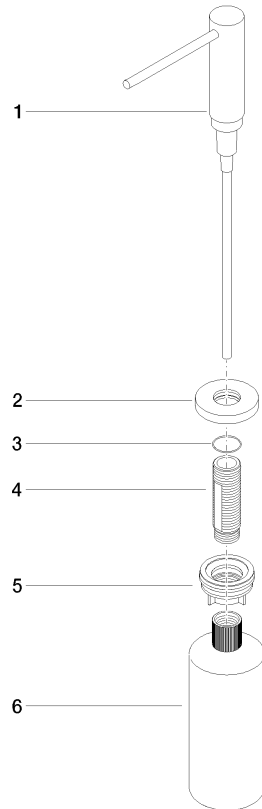

Dispenser with rosette - Matte Black

ELIO

82 444 970

- 124mm projection
- 500 ml bottle
- can be filled from the top
- rotating pump head
- height 124 mm
- rosette Ø 55 mm
- hole diameter 25 mm

Fits ELIO, ENO, MEM, META SQUARE, SYNC, TARA and TARA ULTRA

Fits: ELIO, MEM, TARA, TARA ULTRA, META SQUARE

	Matte Black	82 444 970-33
	Chrome	82 444 970-00
	Brushed Platinum	82 444 970-06
	Platinum	82 444 970-08
	Durabross (23kt Gold)	82 444 970-09
	Dark Chrome	82 444 970-19
	Brushed Durabross (23kt Gold)	82 444 970-28
	Brushed Champagne (22kt Gold)	82 444 970-46
	Champagne (22kt Gold)	82 444 970-47
	Brushed Chrome	82 444 970-93
	Brushed Dark Platinum	82 444 970-99

82 444 970

mm [inches]

82 444 970

Parts for other finishes can be found here: [Chrome](#)

Spare parts list

No.	Item Number	Name	Quantity used	Delivery time
1	90 10 10 538 00-33	dispenser	1	30
2	90 27 97 506 00-33	rosette	1	30
3	09 14 10 151 90	seal	1	2
4	08 10 10 527 90	holder	1	2
5	05 23 10 001 00 90	fixing set	1	2
6	90 10 10 603 00 90	container	1	2