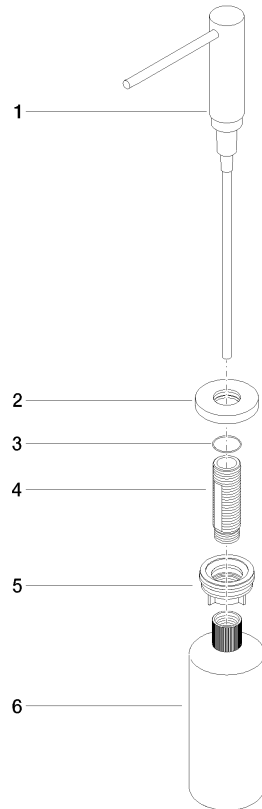

Dispenser with rosette - Champagne (22kt Gold)

ELIO

82 444 970

- 124mm projection
- 500 ml bottle
- can be filled from the top
- rotating pump head
- height 124 mm
- rosette Ø 55 mm
- hole diameter 25 mm

Fits ELIO, ENO, MEM, META SQUARE, SYNC, TARA and TARA ULTRA

Fits: ELIO, MEM, TARA, TARA ULTRA, META SQUARE

	Champagne (22kt Gold)	82 444 970-47
	Chrome	82 444 970-00
	Brushed Platinum	82 444 970-06
	Platinum	82 444 970-08
	Durabrand (23kt Gold)	82 444 970-09
	Dark Chrome	82 444 970-19
	Brushed Durabrand (23kt Gold)	82 444 970-28
	Matte Black	82 444 970-33
	Brushed Champagne (22kt Gold)	82 444 970-46
	Brushed Chrome	82 444 970-93
	Brushed Dark Platinum	82 444 970-99

82 444 970

mm [inches]

82 444 970

Parts for other finishes can be found here: [Chrome](#)

Spare parts list

No.	Item Number	Name	Quantity used	Delivery time
1	90 10 10 538 00-47	dispenser	1	30
2	90 27 97 506 00-47	rosette	1	30
3	09 14 10 151 90	seal	1	2
4	08 10 10 527 90	holder	1	2
5	05 23 10 001 00 90	fixing set	1	2
6	90 10 10 603 00 90	container	1	2