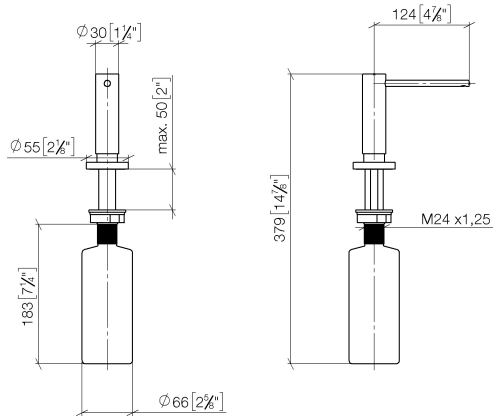

Dispenser with rosette - Champagne (22kt Gold)

ELIO

82 444 970

- 124mm projection
- 500 ml bottle
- can be filled from the top
- rotating pump head
- height 124 mm
- rosette Ø 55 mm
- hole diameter 25 mm

Fits ELIO, ENO, MEM, META SQUARE, SYNC, TARA and TARA ULTRA

Fits: ELIO, MEM, TARA, TARA ULTRA, META SQUARE

	Champagne (22kt Gold)	82 444 970-47
	Chrome	82 444 970-00
	Brushed Platinum	82 444 970-06
	Platinum	82 444 970-08
	Durabrand (23kt Gold)	82 444 970-09
	Dark Chrome	82 444 970-19
	Brushed Durabrand (23kt Gold)	82 444 970-28
	Matte Black	82 444 970-33
	Brushed Champagne (22kt Gold)	82 444 970-46
	Brushed Chrome	82 444 970-93
	Brushed Dark Platinum	82 444 970-99

82 444 970

mm [inches]

82 444 970

Parts for other finishes can be found here: [Chrome](#)

Spare parts list

No.	Item Number	Name	Quantity used	Delivery time
1	90 10 10 538 00-47	dispenser	1	30
2	90 27 97 506 00-47	rosette	1	30
3	09 14 10 151 90	seal	1	2
4	08 10 10 527 90	holder	1	2
5	05 23 10 001 00 90	fixing set	1	2
6	90 10 10 603 00 90	container	1	2