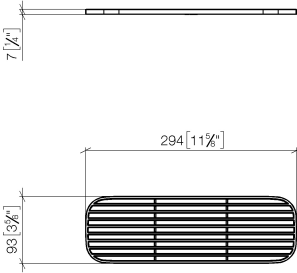

Grid element - Creamy White

82 482 970

- high-quality plastic grid elements
- plastic grid elements

NOTE: Grid elements must be ordered separately.

	Creamy White	82 482 970-51
	Matte Black	82 482 970-33
	Light Grey	82 482 970-52
	Taupe	82 482 970-53

Grid element - Creamy White

82 482 970

mm [inches]

Grid element - Creamy White

82 482 970