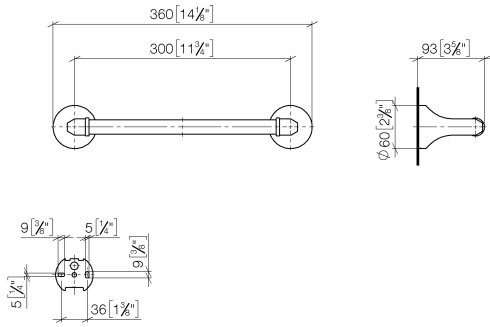

83 030 361

- gauge 300 mm
- width 360mm
- height 60 mm
- rosette Ø 60 mm
- 90mm projection

	Chrome	83 030 361-00
	Brushed Platinum	83 030 361-06
	Platinum	83 030 361-08
	Durabronze (23kt Gold)	83 030 361-09
	Brushed Durabronze (23kt Gold)	83 030 361-28
	Brushed Dark Platinum	83 030 361-99

**Recommended miscellaneous**

**MADISON Mounting for towel bar/tumbler mounting on two sides -** 12 358 970 90  
 •for towel bar mounting plus towel bar mounting on back.

83 030 361

mm [inches]

83 030 361

### Spare parts list

No.	Item Number	Name	Quantity used	Delivery time
1	05 17 97 507 00 90	fixing set	2	2
2	04 31 11 140 00 90	pin	2	2