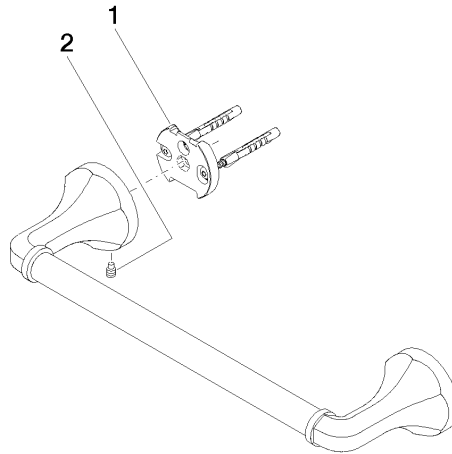

83 030 361

- gauge 300 mm
- width 360mm
- height 60 mm
- rosette Ø 60 mm
- 90mm projection

	Chrome	83 030 361-00
	Brushed Platinum	83 030 361-06
	Platinum	83 030 361-08
	Durabronze (23kt Gold)	83 030 361-09
	Brushed Durabronze (23kt Gold)	83 030 361-28
	Brushed Dark Platinum	83 030 361-99

**Recommended miscellaneous**

**MADISON Mounting for towel bar/tumbler mounting on two sides -** 12 358 970 90  
 •for towel bar mounting plus towel bar mounting on back.

83 030 361

mm [inches]

83 030 361

### Spare parts list

No.	Item Number	Name	Quantity used	Delivery time
1	05 17 97 507 00 90	fixing set	2	2
2	04 31 11 140 00 90	pin	2	2