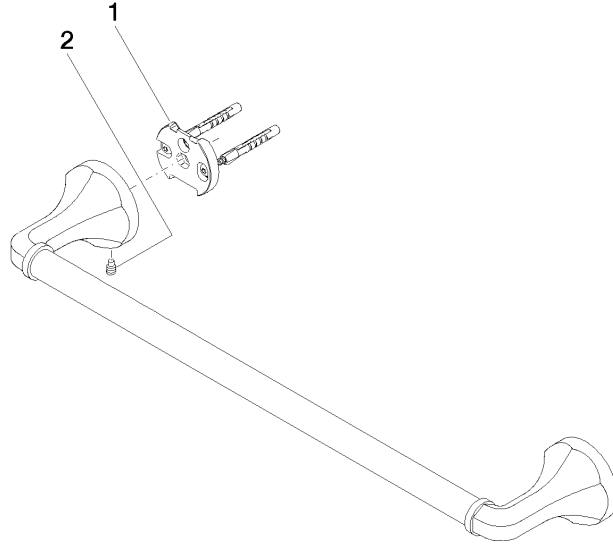

83 045 361

- gauge 450 mm
- width 510mm
- height 60 mm
- rosette Ø 60 mm
- 90mm projection

	Chrome	83 045 361-00
	Brushed Platinum	83 045 361-06
	Platinum	83 045 361-08
	Durabronze (23kt Gold)	83 045 361-09
	Brushed Durabronze (23kt Gold)	83 045 361-28
	Brushed Dark Platinum	83 045 361-99

**Recommended miscellaneous**

**MADISON Mounting for towel bar/tumbler mounting on two sides -** 12 358 970 90  
 •for towel bar mounting plus towel bar mounting on back.

83 045 361

mm [inches]

83 045 361

Spare parts list

No.	Item Number	Name	Quantity used	Delivery time
1	05 17 97 507 00 90	fixing set	2	2
2	04 31 11 140 00 90	pin	2	2