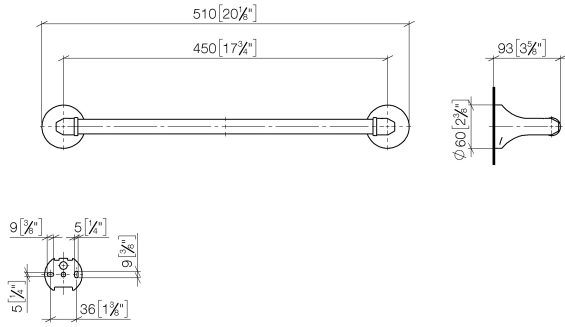

83 045 361

- gauge 450 mm
- width 510mm
- height 60 mm
- rosette Ø 60 mm
- 90mm projection

	Chrome	83 045 361-00
	Brushed Platinum	83 045 361-06
	Platinum	83 045 361-08
	Durabronze (23kt Gold)	83 045 361-09
	Brushed Durabronze (23kt Gold)	83 045 361-28
	Brushed Dark Platinum	83 045 361-99

**Recommended miscellaneous**

**MADISON Mounting for towel bar/tumbler mounting on two sides -** 12 358 970 90  
 •for towel bar mounting plus towel bar mounting on back.

83 045 361

mm [inches]

83 045 361

Spare parts list

No.	Item Number	Name	Quantity used	Delivery time
1	05 17 97 507 00 90	fixing set	2	2
2	04 31 11 140 00 90	pin	2	2