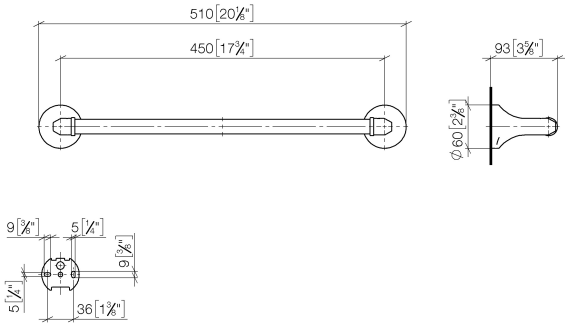

MADISON Towel bar - Brushed Dark Platinum

MADISON

83 045 361

- gauge 450 mm
- width 510mm
- height 60 mm
- rosette Ø 60 mm
- 90mm projection

	Brushed Dark Platinum	83 045 361-99
	Chrome	83 045 361-00
	Brushed Platinum	83 045 361-06
	Platinum	83 045 361-08
	Durabass (23kt Gold)	83 045 361-09
	Brushed Durabass (23kt Gold)	83 045 361-28

Recommended miscellaneous

- MADISON Mounting for towel bar/tumbler mounting on two sides -** 12 358 970 90
- for towel bar mounting plus towel bar mounting on back.

83 045 361

mm [inches]

83 045 361

Product version from 7/3/2016

MADISON Towel bar - Brushed Dark Platinum

MADISON

83 045 361

Spare parts list

Product version from 7/3/2016

No.	Item Number	Name	Quantity used	Delivery time
	05 17 97 507 00 90	fixing set	4	2