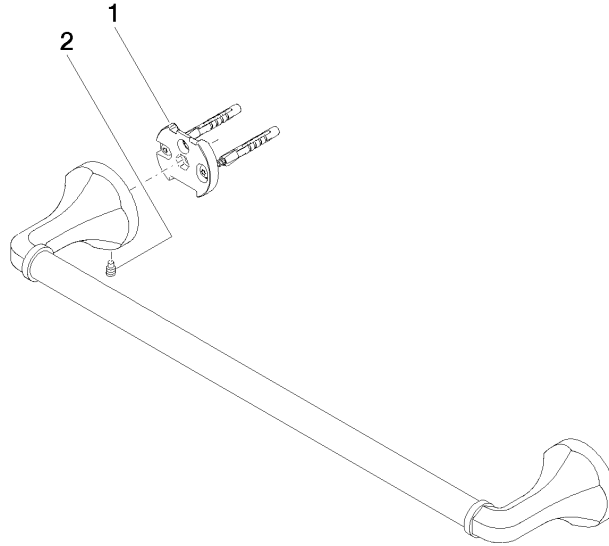

MADISON Towel bar - Brushed Dark Platinum

MADISON

83 045 361

- gauge 450 mm
- width 510mm
- height 60 mm
- rosette Ø 60 mm
- 90mm projection

	Brushed Dark Platinum	83 045 361-99
	Chrome	83 045 361-00
	Brushed Platinum	83 045 361-06
	Platinum	83 045 361-08
	Durabass (23kt Gold)	83 045 361-09
	Brushed Durabass (23kt Gold)	83 045 361-28

Recommended miscellaneous

- MADISON Mounting for towel bar/tumbler mounting on two sides -** 12 358 970 90
- for towel bar mounting plus towel bar mounting on back.

83 045 361

mm [inches]

83 045 361

Product version from 7/3/2016

MADISON Towel bar - Brushed Dark Platinum

MADISON

83 045 361

Spare parts list

Product version from 7/3/2016

No.	Item Number	Name	Quantity used	Delivery time
	05 17 97 507 00 90	fixing set	4	2