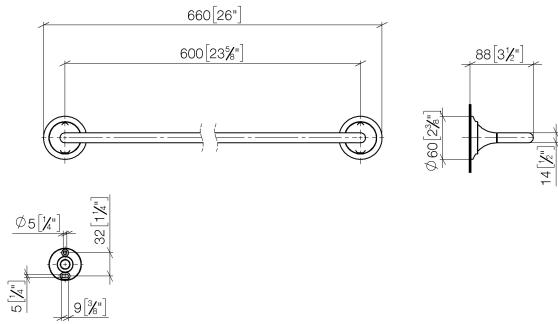

VAIA Towel bar - Brushed Platinum

83 060 809 Product version from 8/29/2019

- gauge 600 mm
- width 660mm
- height 60 mm
- rosette Ø 60 mm
- 88mm projection

	Brushed Platinum	83 060 809-06
	Chrome	83 060 809-00
	Platinum	83 060 809-08
	Dark Chrome	83 060 809-19
	Brushed Durabronze (23kt Gold)	83 060 809-28
	Brushed Bronze	83 060 809-42
	Brushed Champagne (22kt Gold)	83 060 809-46
	Champagne (22kt Gold)	83 060 809-47
	Brushed Dark Platinum	83 060 809-99

VAIA Towel bar - Brushed Platinum

83 060 809 Product version from 8/29/2019

mm [inches]

VAIA Towel bar - Brushed Platinum

83 060 809 Product version from 8/29/2019

Parts for other finishes can be found here: [Chrome](#)

Spare parts list

No.	Item Number	Name	Quantity used	Delivery time
1	05 30 31 025 00 90	fixing set	1	2
2	90 17 20 759 00 90	disc	2	2