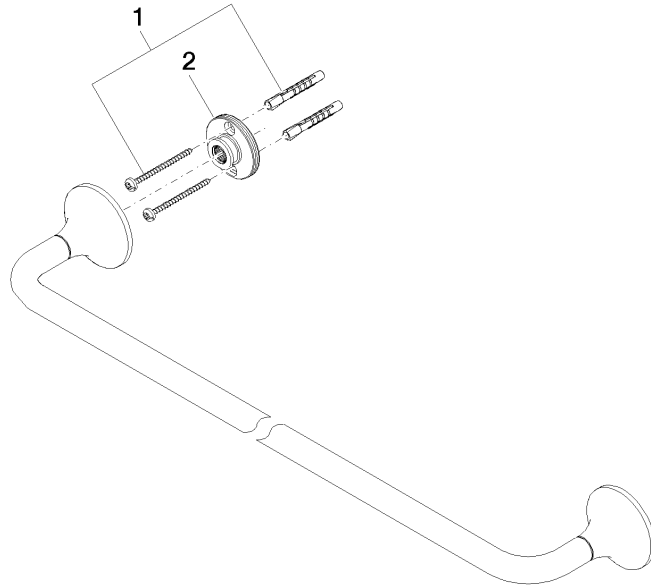

VAIA Towel bar - Brushed Platinum

83 060 809 Product version from 8/29/2019

- gauge 600 mm
- width 660mm
- height 60 mm
- rosette Ø 60 mm
- 88mm projection

	Brushed Platinum	83 060 809-06
	Chrome	83 060 809-00
	Platinum	83 060 809-08
	Dark Chrome	83 060 809-19
	Brushed Durabronze (23kt Gold)	83 060 809-28
	Brushed Bronze	83 060 809-42
	Brushed Champagne (22kt Gold)	83 060 809-46
	Champagne (22kt Gold)	83 060 809-47
	Brushed Dark Platinum	83 060 809-99

VAIA Towel bar - Brushed Platinum

83 060 809 Product version from 8/29/2019

mm [inches]

VAIA Towel bar - Brushed Platinum

83 060 809 Product version from 8/29/2019

Parts for other finishes can be found here: [Chrome](#)

Spare parts list

No.	Item Number	Name	Quantity used	Delivery time
1	05 30 31 025 00 90	fixing set	1	2
2	90 17 20 759 00 90	disc	2	2