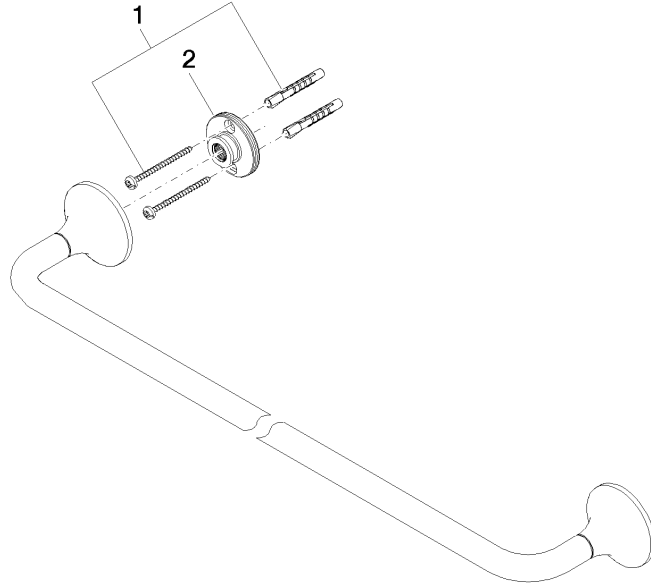

## VAIA Towel bar - Platinum

83 060 809 Product version from 8/29/2019

- gauge 600 mm
- width 660mm
- height 60 mm
- rosette Ø 60 mm
- 88mm projection

	Platinum	83 060 809-08
	Chrome	83 060 809-00
	Brushed Platinum	83 060 809-06
	Dark Chrome	83 060 809-19
	Brushed Durabronze (23kt Gold)	83 060 809-28
	Brushed Bronze	83 060 809-42
	Brushed Champagne (22kt Gold)	83 060 809-46
	Champagne (22kt Gold)	83 060 809-47
	Brushed Dark Platinum	83 060 809-99

## VAIA Towel bar - Platinum

83 060 809 Product version from 8/29/2019

mm [inches]

**VAIA Towel bar - Platinum**

83 060 809 Product version from 8/29/2019

Parts for other finishes can be found here: [Chrome](#)

**Spare parts list**

No.	Item Number	Name	Quantity used	Delivery time
1	05 30 31 025 00 90	fixing set	1	2
2	90 17 20 759 00 90	disc	2	2