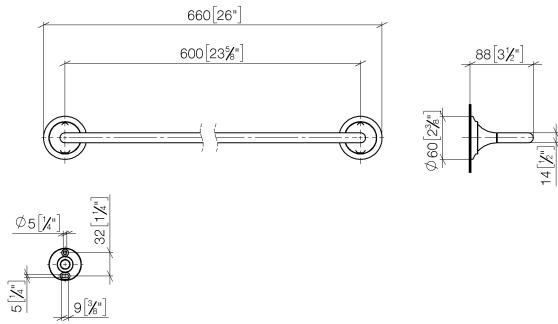

## VAIA Towel bar - Platinum

83 060 809 Product version from 8/29/2019

- gauge 600 mm
- width 660mm
- height 60 mm
- rosette Ø 60 mm
- 88mm projection

	Platinum	83 060 809-08
	Chrome	83 060 809-00
	Brushed Platinum	83 060 809-06
	Dark Chrome	83 060 809-19
	Brushed Durabronze (23kt Gold)	83 060 809-28
	Brushed Bronze	83 060 809-42
	Brushed Champagne (22kt Gold)	83 060 809-46
	Champagne (22kt Gold)	83 060 809-47
	Brushed Dark Platinum	83 060 809-99

## VAIA Towel bar - Platinum

83 060 809 Product version from 8/29/2019

mm [inches]

**VAIA Towel bar - Platinum**

83 060 809 Product version from 8/29/2019

Parts for other finishes can be found here: [Chrome](#)

**Spare parts list**

No.	Item Number	Name	Quantity used	Delivery time
1	05 30 31 025 00 90	fixing set	1	2
2	90 17 20 759 00 90	disc	2	2