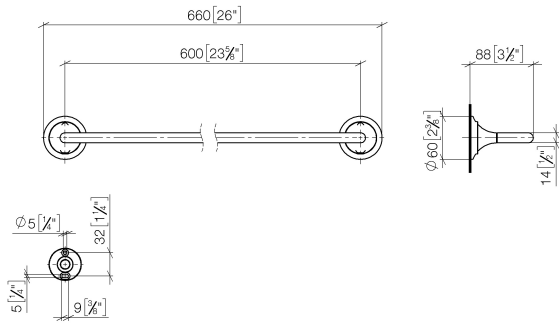

VAIA Towel bar - Champagne (22kt Gold)

83 060 809 Product version from 8/29/2019

- gauge 600 mm
- width 660mm
- height 60 mm
- rosette Ø 60 mm
- 88mm projection

	Champagne (22kt Gold)	83 060 809-47
	Chrome	83 060 809-00
	Brushed Platinum	83 060 809-06
	Platinum	83 060 809-08
	Dark Chrome	83 060 809-19
	Brushed Durabronze (23kt Gold)	83 060 809-28
	Brushed Bronze	83 060 809-42
	Brushed Champagne (22kt Gold)	83 060 809-46
	Brushed Dark Platinum	83 060 809-99

VAIA Towel bar - Champagne (22kt Gold)

83 060 809 Product version from 8/29/2019

mm [inches]

VAIA Towel bar - Champagne (22kt Gold)

83 060 809 Product version from 8/29/2019

Parts for other finishes can be found here: [Chrome](#)

Spare parts list

No.	Item Number	Name	Quantity used	Delivery time
1	05 30 31 025 00 90	fixing set	1	2
2	90 17 20 759 00 90	disc	2	2