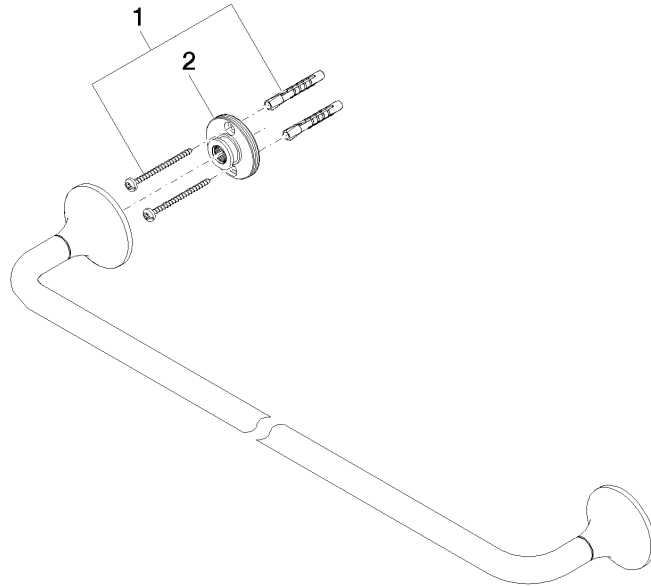

VAIA Towel bar - Champagne (22kt Gold)

83 060 809 Product version from 8/29/2019

- gauge 600 mm
- width 660mm
- height 60 mm
- rosette Ø 60 mm
- 88mm projection

	Champagne (22kt Gold)	83 060 809-47
	Chrome	83 060 809-00
	Brushed Platinum	83 060 809-06
	Platinum	83 060 809-08
	Dark Chrome	83 060 809-19
	Brushed Durabronze (23kt Gold)	83 060 809-28
	Brushed Bronze	83 060 809-42
	Brushed Champagne (22kt Gold)	83 060 809-46
	Brushed Dark Platinum	83 060 809-99

VAIA Towel bar - Champagne (22kt Gold)

83 060 809 Product version from 8/29/2019

mm [inches]

VAIA Towel bar - Champagne (22kt Gold)

83 060 809 Product version from 8/29/2019

Parts for other finishes can be found here: [Chrome](#)

Spare parts list

No.	Item Number	Name	Quantity used	Delivery time
1	05 30 31 025 00 90	fixing set	1	2
2	90 17 20 759 00 90	disc	2	2