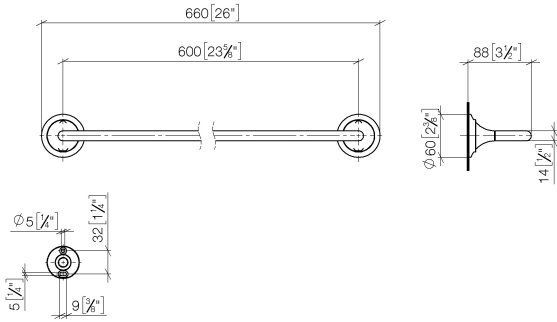

83 060 809

- gauge 600 mm
- width 660mm
- height 60 mm
- rosette Ø 60 mm
- 88mm projection

	Brushed Dark Platinum	83 060 809-99
	Chrome	83 060 809-00
	Brushed Platinum	83 060 809-06
	Platinum	83 060 809-08
	Dark Chrome	83 060 809-19
	Brushed Durabronze (23kt Gold)	83 060 809-28
	Brushed Bronze	83 060 809-42
	Brushed Champagne (22kt Gold)	83 060 809-46
	Champagne (22kt Gold)	83 060 809-47

83 060 809

mm [inches]

VAIA Towel bar - Brushed Dark Platinum

VAIA

83 060 809

Product version from 3/13/2017 to 8/29/2019

Product version from 8/29/2019

Parts for other finishes can be found here: [Chrome](#)

VAIA Towel bar - Brushed Dark Platinum

VAIA

83 060 809

Spare parts list

Product version from 3/13/2017 to 8/29/2019

Product version from 8/29/2019

No.	Item Number	Name	Quantity used	Delivery time
	05 30 31 025 00 90	fixing set	1	2