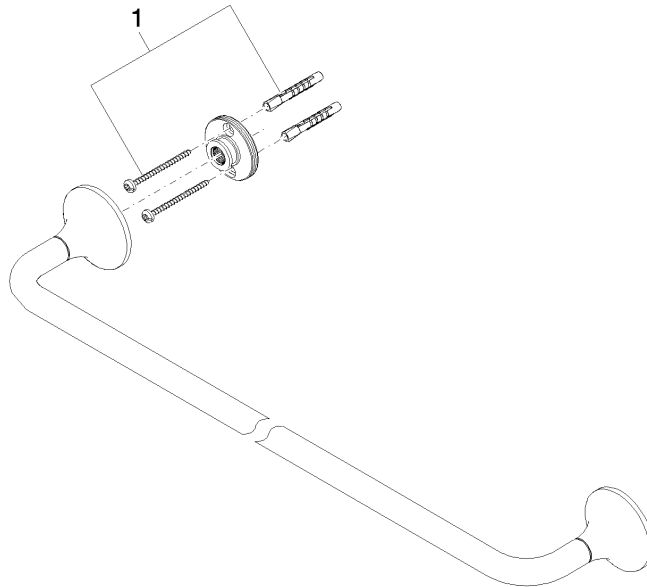

83 060 809

- gauge 600 mm
- width 660mm
- height 60 mm
- rosette Ø 60 mm
- 88mm projection

	Brushed Dark Platinum	83 060 809-99
	Chrome	83 060 809-00
	Brushed Platinum	83 060 809-06
	Platinum	83 060 809-08
	Dark Chrome	83 060 809-19
	Brushed Durabronze (23kt Gold)	83 060 809-28
	Brushed Bronze	83 060 809-42
	Brushed Champagne (22kt Gold)	83 060 809-46
	Champagne (22kt Gold)	83 060 809-47

83 060 809

mm [inches]

VAIA Towel bar - Brushed Dark Platinum

VAIA

83 060 809

Product version from 3/13/2017 to 8/29/2019

Product version from 8/29/2019

Parts for other finishes can be found here: [Chrome](#)

VAIA Towel bar - Brushed Dark Platinum

VAIA

83 060 809

Spare parts list

Product version from 3/13/2017 to 8/29/2019

Product version from 8/29/2019

No.	Item Number	Name	Quantity used	Delivery time
	05 30 31 025 00 90	fixing set	1	2