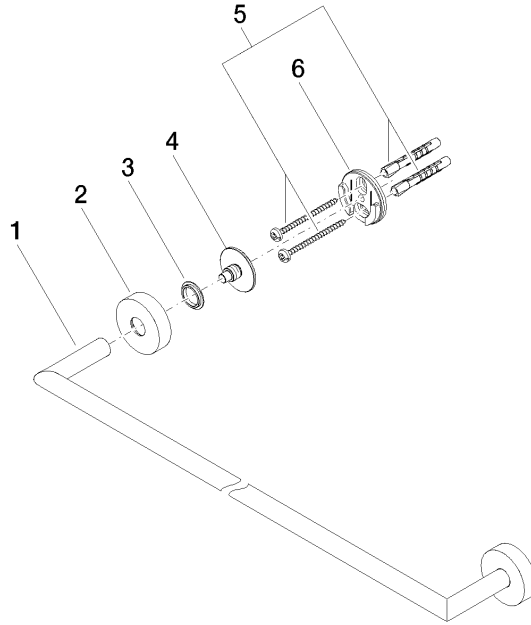

Towel bar - Chrome

ENO

83 060 979

- gauge 600 mm
- width 640mm
- height 40 mm
- rosette Ø 40 mm
- 65mm projection

Fits ELIO, ENO, MEM, META SQUARE, SYNC and TARA ULTRA

Fits: ENO, SYNC, TARA ULTRA, META SQUARE

83 060 979

mm [inches]

83 060 979

Product version from 7/1/2023

Parts for other
finishes can be found
here: Brushed
Platinum

Towel bar - Chrome

ENO

83 060 979

Spare parts list

Product version from 7/1/2023

No.	Item Number	Name	Quantity used	Delivery time
	05 28 22 622 00-00	holder	11	10