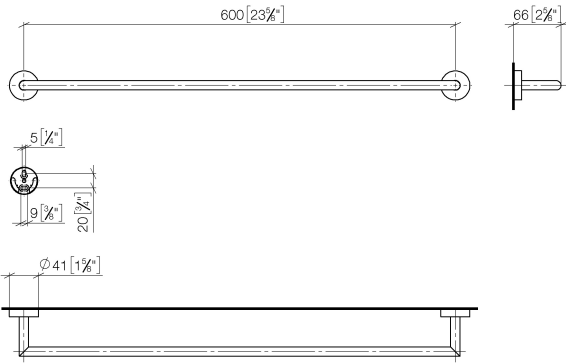

Towel bar - Chrome

ENO

83 060 979

- gauge 600 mm
- width 640mm
- height 40 mm
- rosette Ø 40 mm
- 65mm projection

Fits ELIO, ENO, MEM, META SQUARE, SYNC and TARA ULTRA

Fits: ENO, SYNC, TARA ULTRA, META SQUARE

83 060 979

mm [inches]

83 060 979

Product version from 7/1/2023

Parts for other
finishes can be found
here: Brushed
Platinum

Towel bar - Chrome

ENO

83 060 979