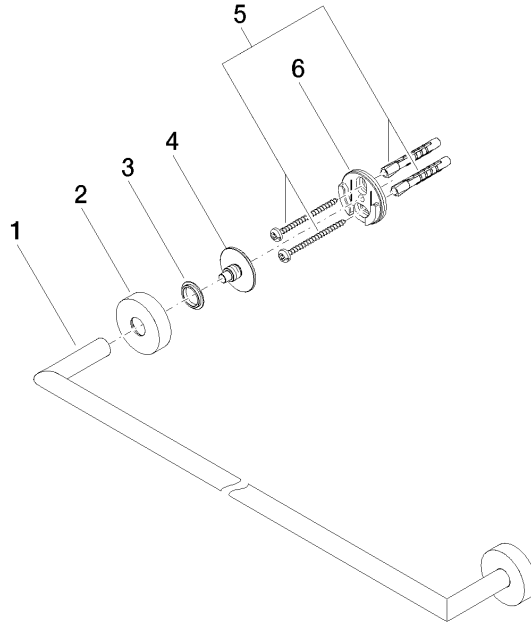

Towel bar - Brushed Platinum

ENO

83 060 979

- gauge 600 mm
- width 640mm
- height 40 mm
- rosette Ø 40 mm
- 65mm projection

Fits ELIO, ENO, MEM, META SQUARE, SYNC and TARA ULTRA

Fits: ENO, SYNC, TARA ULTRA, META SQUARE

83 060 979

mm [inches]

83 060 979

Product version from 7/1/2023

Parts for other
finishes can be found
here: [Chrome](#)

Towel bar - Brushed Platinum

ENO

83 060 979

Spare parts list

Product version from 7/1/2023

No.	Item Number	Name	Quantity used	Delivery time
	05 28 22 622 00-06	holder	11	10