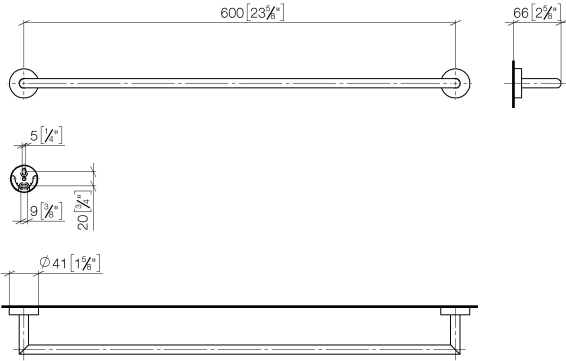

Towel bar - Brushed Platinum

ENO

83 060 979

- gauge 600 mm
- width 640mm
- height 40 mm
- rosette Ø 40 mm
- 65mm projection

Fits ELIO, ENO, MEM, META SQUARE, SYNC and TARA ULTRA

Fits: ENO, SYNC, TARA ULTRA, META SQUARE

83 060 979

mm [inches]

83 060 979

Product version from 7/1/2023

Parts for other
finishes can be found
here: [Chrome](#)

Towel bar - Brushed Platinum

ENO

83 060 979