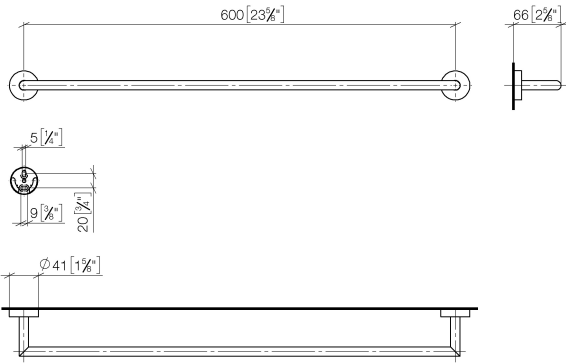

**Towel bar - Dark Chrome**

ENO

83 060 979

- gauge 600 mm
- width 640mm
- height 40 mm
- rosette Ø 40 mm
- 65mm projection

Fits ELIO, ENO, MEM, META SQUARE, SYNC and TARA ULTRA

Fits: ENO, SYNC, TARA ULTRA, META SQUARE

83 060 979

mm [inches]

83 060 979

Parts for other  
finishes can be found  
here: [Chrome](#)

Towel bar - Dark Chrome

ENO

83 060 979