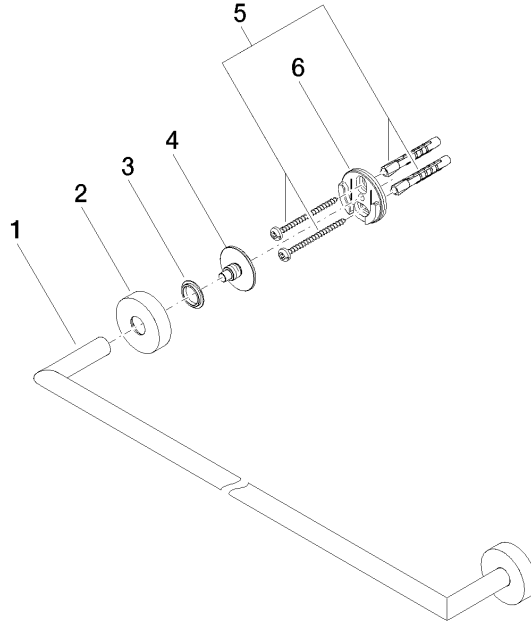

**Towel bar - Dark Chrome**

ENO

83 060 979

- gauge 600 mm
- width 640mm
- height 40 mm
- rosette Ø 40 mm
- 65mm projection

Fits ELIO, ENO, MEM, META SQUARE, SYNC and TARA ULTRA

Fits: ENO, SYNC, TARA ULTRA, META SQUARE

83 060 979

mm [inches]

83 060 979

Parts for other  
finishes can be found  
here: [Chrome](#)

Towel bar - Dark Chrome

ENO

83 060 979

## Spare parts list