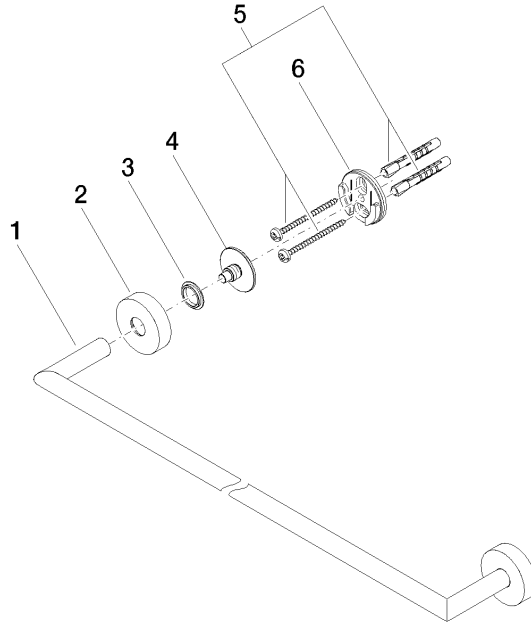

Towel bar - Brushed Chrome

ENO

83 060 979

- gauge 600 mm
- width 640mm
- height 40 mm
- rosette Ø 40 mm
- 65mm projection

Fits ELIO, ENO, MEM, META SQUARE, SYNC and TARA ULTRA

Fits: ENO, SYNC, TARA ULTRA, META SQUARE

83 060 979

mm [inches]

83 060 979

Product version from 7/1/2023

Parts for other
finishes can be found
here: [Chrome](#)

Towel bar - Brushed Chrome

ENO

83 060 979

Spare parts list

Product version from 7/1/2023

No.	Item Number	Name	Quantity used	Delivery time
	05 28 22 622 00-93	holder	11	20