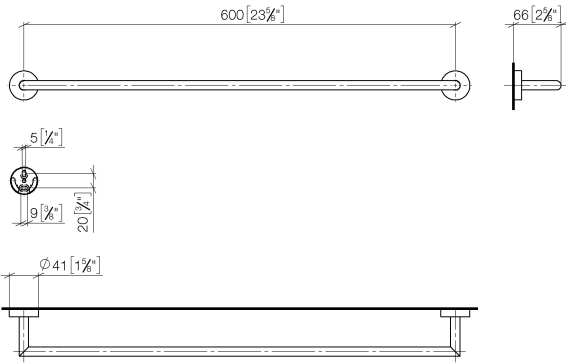

Towel bar - Brushed Chrome

ENO

83 060 979

- gauge 600 mm
- width 640mm
- height 40 mm
- rosette Ø 40 mm
- 65mm projection

Fits ELIO, ENO, MEM, META SQUARE, SYNC and TARA ULTRA

Fits: ENO, SYNC, TARA ULTRA, META SQUARE

83 060 979

mm [inches]

83 060 979

Product version from 7/1/2023

Parts for other
finishes can be found
here: [Chrome](#)

Towel bar - Brushed Chrome

ENO

83 060 979